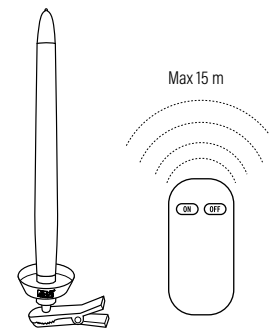

1925-100

5 x 10xAAA
6 3,5 kg 18 dm³

1920-100