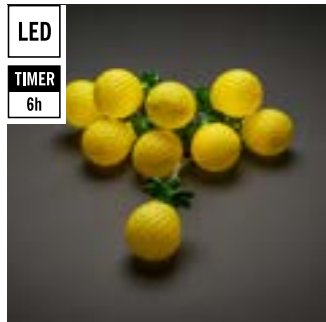

**1439-553**

8 LED  
 4xAA  
 G=300 cm H=100 cm l=1000 cm  
 12 5,6 kg 34 dm<sup>3</sup>

**LED**  
**TIMER**  
6h

Light set, 10 yellow pineapples with warm white LEDs, transparent cable and timer, 6 hours. Batteries not included.