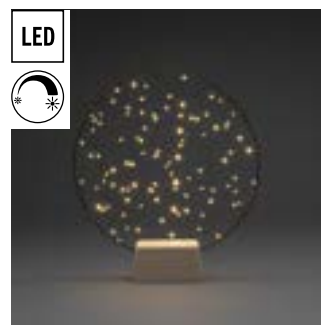

Black coloured metal decoration with amber coloured LED's. Black cable. Incl. transformer with dimmer.

1783-787 DREAMCATCHER S

100 LED

300 cm ↑ 39,5 cm ↔ 36 cm

6 4,9 kg 63 dm³