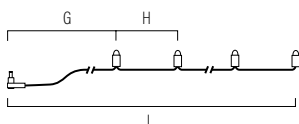

4850-137

LED
IP44
31V
SOFT
CABLE

LED
IP44
31V
SOFT
CABLE

4850-137

50 LED
H=10 cm l=500 cm
6 2,3 kg 14 dm³

4850-837

50 LED
H=10 cm l=500 cm
6 2,3 kg 14 dm³

LED
IP44
31V
SOFT
CABLE

4850-107

50 LED
H=10 cm l=500 cm
6 2,3 kg 14 dm³

LED
IP44
31V
SOFT
CABLE

4850-507

50 LED
H=10 cm l=500 cm
6 2,3 kg 14 dm³

LED
IP44
31V
SOFT
CABLE

4850-807

50 LED
H=10 cm l=500 cm
6 2,3 kg 14 dm³