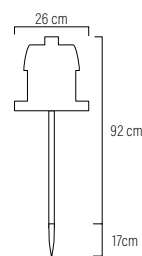

LED

Parrot with white LEDs, 47 cm.
Incl. transformer.

6276-203

48 LED

500 cm $\updownarrow$ 47 cm $\leftrightarrow$ 19,5 cm

6 10,2 kg 130 dm³