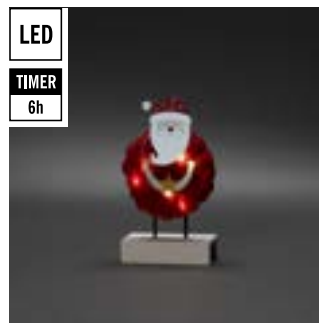

Silhouette, motif with Santa, warm white LEDs, soft pads/lacquered wood. Timer, 6 hours. Batteries not included.

3267-550

6 LED
⚡ 2xAA
↑ 18,5 cm ↔ 10 cm
📦 24 3,9 kg 31 dm³