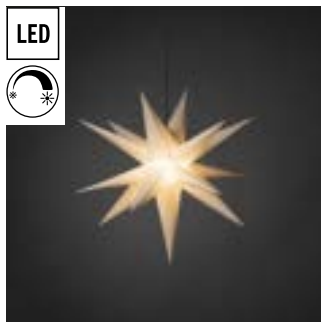

Power Cord, 5 m black cord and replaceable bulb. Incl. transformer with 5 step dimmer.

**5998-700**

1 LED  
 500 cm  
 10 2,7 kg 13 dm<sup>3</sup>

**3666-017**

**NEW**

↔ 100 cm  
 20 2 kg 9 dm<sup>3</sup>

3D PLASTIC STARS