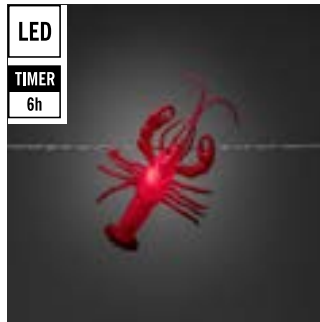

LED
TIMER
6h

Light set, 8 red crayfish with warm white LEDs, transparent cable and timer, 6 hours. Batteries not included.

1439-553

8 LED
4xAA
G=300 cm H=100 cm l=1000 cm
12 5,6 kg 34 dm³