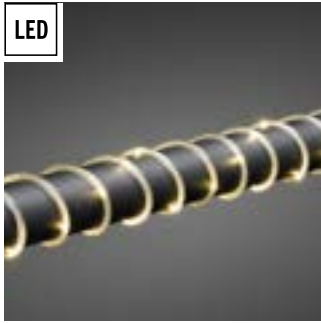

LED

Mini light set with coloured LED's.  
Black cable. Incl. transformer.

**3691-507**

80 LED  
G=500 cm H=8 cm l=1132 cm  
6 4 kg 15 dm<sup>3</sup>

**3695-507**

160 LED  
G=500 cm H=8 cm l=1772 cm  
6 6 kg 18 dm<sup>3</sup>