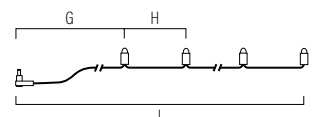

MICRO LIGHT TREES AND SPRUCE DECORATIONS

Decoration twig, white with "firefly" and static amber LEDs, 100 cm. Incl. transformer.

3368-100

32 LED
500 cm $\updownarrow$ 100 cm $\leftrightarrow$ 45 cm
12 6,5 kg 69 dm³

Decoration twig, brown with "firefly" and static amber LEDs, 100 cm. Incl. transformer.

3368-600

32 LED
500 cm $\updownarrow$ 100 cm $\leftrightarrow$ 45 cm
12 6,5 kg 69 dm³

Decoration tree, brown with warm white LEDs, 150 cm. Two ground spikes included. Incl. transformer.

3378-600

120 LED
500 cm $\updownarrow$ 150 cm $\leftrightarrow$ 85 cm
8 15,3 kg 85 dm³

Decoration tree, brown with warm white LEDs, 250 cm. Two ground spikes included. Incl. transformer.

3385-600

240 LED
500 cm $\updownarrow$ 250 cm $\leftrightarrow$ 135 cm
3 17,7 kg 76 dm³

Decoration tree, black with "firefly" and static amber LEDs, 150 cm. Two ground spikes included. Incl. transformer.

3386-700

240 LED
500 cm $\updownarrow$ 150 cm $\leftrightarrow$ 45 cm
6 13,2 kg 69 dm³

Decoration tree, black with "firefly" and static amber LEDs, 210 cm. Two ground spikes included. Incl. transformer.

3387-700

504 LED
500 cm $\updownarrow$ 210 cm $\leftrightarrow$ 85 cm
3 15,5 kg 101 dm³

Flat Decoration tree, black with amber LEDs with frosted top, 150 cm. Two ground spikes included. Incl. transformer.

3808-730

200 LED
500 cm $\updownarrow$ 150 cm $\leftrightarrow$ 38 cm
3 10,3 kg 80 dm³

Flat Decoration tree, black with amber LEDs with frosted top, 240 cm. Two ground spikes included. Incl. transformer.

3809-730

316 LED
500 cm $\updownarrow$ 240 cm $\leftrightarrow$ 45 cm
3 13,3 kg 93 dm³

Spruce garland with amber LEDs, 5 m. Green cable. Incl. transformer.

2708-800

120 LED
G=1000 cm H=4 cm l=1500 cm
4 8,7 kg 93 dm³

Spruce garland with amber LEDs, 6 m. Green cable. Incl. transformer.

2724-800

120 LED
G=1000 cm H=5 cm l=1600 cm
4 10,5 kg 147 dm³