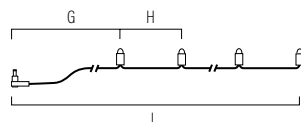

1129-020

16 LED
5082-730
G= 500 cm H= 70 cm l= 1550 cm
5 7,4 kg 63 dm³

1139-020

25 LED
5082-730
G= 500 cm H= 70 cm l= 2180 cm
5 9,3 kg 65 dm³

1003-020

16 LED
5082-730
G= 500 cm H= 80 cm l= 1700 cm
5 3,5 kg 32 dm³

1004-020

25 LED
5082-730
G= 500 cm H= 80 cm l= 2420 cm
5 6 kg 38 dm³

1009-020

35 LED
5082-730
G= 500 cm H= 80 cm l= 3220 cm
6 7,2 kg 75 dm³

1108-020

16 LED
5082-730
G= 500 cm H= 80 cm l= 1700 cm
5 3,3 kg 22 dm³

1109-020

25 LED
5082-730
G= 500 cm H= 80 cm l= 2420 cm
5 4,6 kg 28 dm³

2010-000

16 x 1047-030
A= 160 cm B= 50 cm C=910 cm
10 7 kg 100 dm³

2032-000

25 x 1095-030
A= 160 cm B= 50 cm C=1360 cm
10 10,25 kg 100 dm³

1144-000

35 x 1048-030
A= 160 cm B= 50 cm C=1860 cm
10 12,7 kg 92 dm³

1106-020

16 LED
5074-130
G= 160 cm H= 70 cm l= 1210 cm
10 8,7 kg 50 dm³

1107-020

25 LED
5074-130
G= 160 cm H= 70 cm l= 1840 cm
10 12 kg 55 dm³

2010-020

16 LED
5072-730
A= 160 cm B= 50 cm C=910 cm
10 6,6 kg 100 dm³

2032-020

25 LED
5072-730
A= 160 cm B= 50 cm C=1360 cm
10 10,25 kg 100 dm³

2036-010

15 LED
5063-132
D= 150 cm E=40 cm F 710 cm
10 5 kg 23 dm³

2037-010

20 LED
5063-132
D= 150 cm E=40 cm F 910 cm
10 5,8 kg 30 dm³

2038-010

25 LED
5063-132
D= 150 cm E=40 cm F 1110 cm
10 6 kg 42 dm³