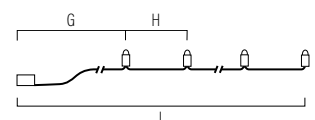

LED

TIMER
6h

Light set, 10 prism balls, 5 cm, with warm white LEDs, transparent cable and timer, 6 hours.
Batteries not included.

3094-500

NEW

10 LED
☞ 3xAA
G=30 cm H=15 cm l=165 cm
☞ 16 3 kg 45 dm³

LED

TIMER
6h

Light set, 10 prism diamonds, 5 cm, with warm white LEDs, transparent cable and timer, 6 hours.
Batteries not included.

3095-500

NEW

10 LED
☞ 3xAA
G=30 cm H=15 cm l=165 cm
☞ 16 3,5 kg 50 dm³