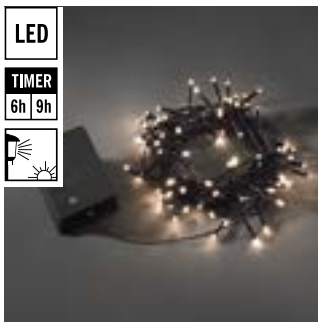

Light set with warm white LED's. Black cable. With timer and dusk till dawn sensor, 6 or 9 hours. Batteries not included.

3728-100

80 LED
2xD
G=50 cm H=10 cm l=840 cm
12 4,3 kg 22 dm³