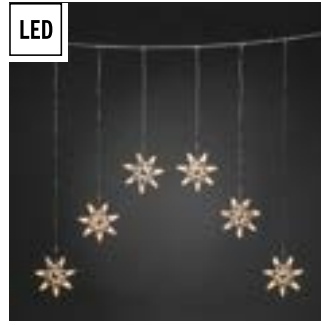

Curtain light set with 6 snowflakes and warm white LEDs. Transparent cable. Incl. transformer.

4044-103

48 LED
G=500 cm H=40/60/80 cm l=90 cm
8 7 kg 36 dm³

Curtain light set with 6 stars and warm white LEDs. Transparent cable. Incl. transformer.