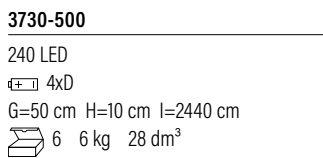

Light set with coloured LED's. Black cable. With timer and dusk till dawn sensor, 6 or 9 hours. Batteries not included.

3730-500

240 LED
4x4 4xD
G=50 cm H=10 cm l=2440 cm
6 6 kg 28 dm³