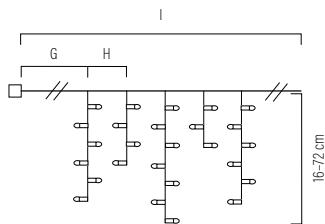

Icicle light set with amber LEDs. Transparent cable. Incl. solar panel, battery box with light set, remote with timer 4/6/8 hours, dimmer, sensor and multifunction. Ground spike, batteries and USB cable 1,8 m included.

3676-803SP

200 LED
G=1000 cm H=13 cm l=1507 cm
12 13,7 kg 69 dm³