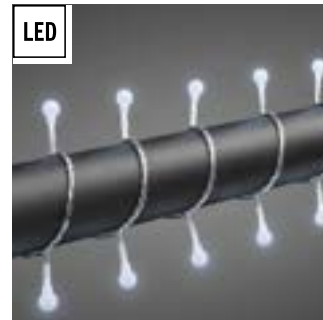

LED

Mini light set with white LED's.
Transparent cable. Incl. transformer.

3691-203

80 LED
G=500 cm H=8 cm l=1132 cm
6 4 kg 15 dm³