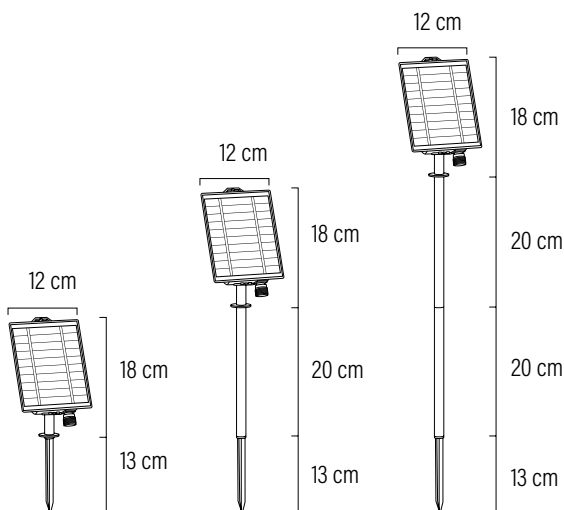

ENERGY EFFICIENT WITH THE HELP OF THE SUN!

Using solar panels offers all-year-round solutions. No more wall outlets and extension cords; placement opportunities are limitless.

Solar panel and remote control with multifunction. The panel can be placed on the ground or on a wall to get the best exposure to sunlight.

The solar panel can replace the existing transformer. Practical where there is no continuous power supply.

Fits several of Konstsmide's products between 24V–31V for outdoor use and produced from 2017 onwards.

For optimal performance, we recommend following the specified number of LEDs. Our range offers solar panels for 200, 400 and 600 LEDs. Connecting more LEDs than recommended will reduce brightness and usage time.

Remote control with multifunction. Regulate e.g. timers and dimmers with the remote control.

Charge the solar panel before using it. Charge with the included USB cable. Note! Only use the USB cable indoors.

The solar panel has a ground spike that is adjustable to 3 heights. The panel can also be angled so that the sun's rays strike optimally. It's easy to place on the ground or hang on a wall.