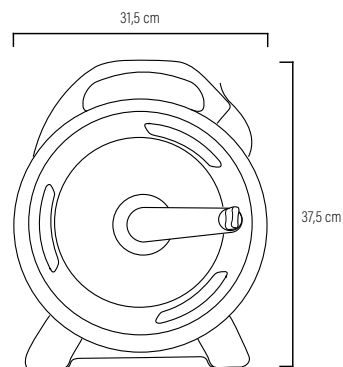

LARGE

LED

SOFT
CABLE

Light set with warm white LED's.
Black "soft cable".
Incl. cable reel and transformer.

3838-107

800 LED
G=1000 cm H=7 cm l=6593 cm
3 10,4 kg 60 dm³

3839-107

1000 LED
G=1000 cm H=7 cm l=7993 cm
3 12,5 kg 60 dm³

LED

SOFT
CABLE

Light set with amber LED's.
Black "soft cable".
Incl. cable reel and transformer.

3838-807

800 LED
G=1000 cm H=7 cm l=6593 cm
3 10,4 kg 60 dm³

3839-807

1000 LED
G=1000 cm H=7 cm l=7993 cm
3 12,5 kg 60 dm³

LED

Light set, cluster, with warm white LED's.
Black cable.
Incl. cable reel and transformer.

3849-100

1000 LED
G=1000 cm H=2,2 cm l=3198 cm
3 7,1 kg 60 dm³

3850-100

1200 LED
G=1000 cm H=2,2 cm l=3638 cm
3 7,7 kg 60 dm³

LED

Light set, cluster, with amber LED's.
Black cable.
Incl. cable reel and transformer.

3849-800

1000 LED
G=1000 cm H=2,2 cm l=3198 cm
3 7,1 kg 60 dm³

3850-800

1200 LED
G=1000 cm H=2,2 cm l=3638 cm
3 7,7 kg 60 dm³

3838-107