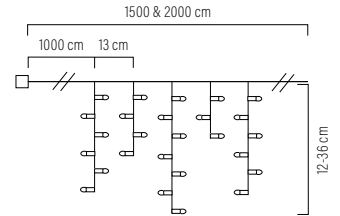

2771-802, 2772-802