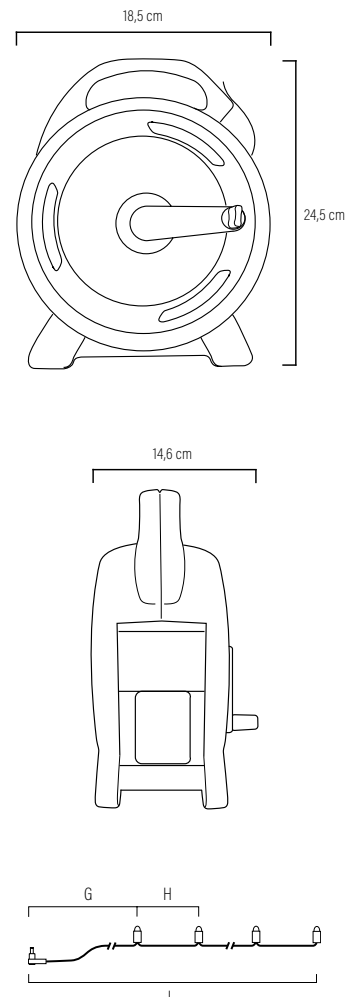

SMALL

LED

SOFT
CABLE

Light set with warm white LED's.
Black "soft cable".
Incl. cable reel and transformer.

3830-107

100 LED
G=1000 cm H=7 cm l=1693 cm
6 5,8 kg 44 dm³

3831-107

150 LED
G=1000 cm H=7 cm l=2043 cm
6 6,7 kg 44 dm³

LED

SOFT
CABLE

Light set with amber LED's.
Black "soft cable".
Incl. cable reel and transformer.

3830-807

100 LED
G=1000 cm H=7 cm l=1693 cm
6 5,8 kg 44 dm³

3831-807

150 LED
G=1000 cm H=7 cm l=2043 cm
6 6,7 kg 44 dm³

LED

Light set, cluster, with warm white LED's.
Black cable.
Incl. cable reel and transformer.

3842-100

200 LED
G=1000 cm H=2,2 cm l=1438 cm
6 6,2 kg 44 dm³

3843-100

300 LED
G=1000 cm H=2,2 cm l=1658 cm
6 6,9 kg 44 dm³

LED

Light set, cluster, with amber LED's.
Black cable.
Incl. cable reel and transformer.

3842-800

200 LED
G=1000 cm H=2,2 cm l=1438 cm
6 6,2 kg 44 dm³

3843-800

300 LED
G=1000 cm H=2,2 cm l=1658 cm
6 6,9 kg 44 dm³