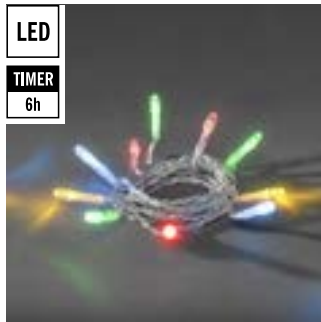

Light set with coloured LEDs, transparent cable and timer, 6 hours.
Batteries not included.

1407-503

10 LED
2xAAA
G=50 cm H=15 cm l=185 cm
24 1,5 kg 10 dm³

1408-503

20 LED
2xAAA
G=50 cm H=15 cm l=335 cm
24 1,7 kg 10 dm³

1469-503

30 LED
3xAAA
G=50 cm H=15 cm l=485 cm
24 3,5 kg 16 dm³

1470-503

50 LED
4xAAA
G=50 cm H=15 cm l=785 cm
24 4,5 kg 16 dm³