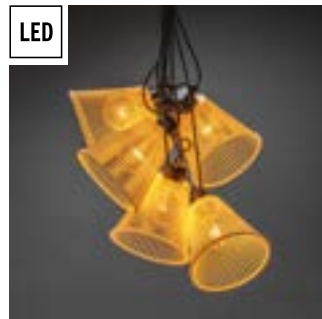

**2395-860 ADD ON SET**

10 LED  
 ⚡ 5693-120  
 G=85 cm H=50 cm L=1000 cm  
 📦 5 8,5 kg 114 dm<sup>3</sup>

2395-860

2334-830

Start-set. Light set with amber LED-bulbs, E27 and extension cable, 10 metre. Black cable. Max 4 light sets per transformer. Incl. transformer with built-in dimmer. Incl. hangers and lamp shades.