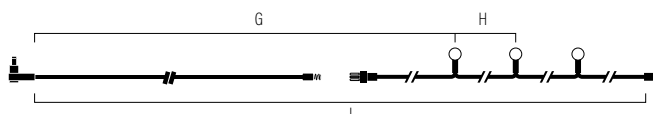

2394-800 START SET

10 LED
⚡ 5693-120
G=1085 cm H=100 cm L=2000 cm
📦 5 10,5 kg 115 dm³

2394-800

2395-800 ADD ON SET

10 LED
⚡ 5693-120
G=85 cm H=100 cm L=1000 cm
📦 5 8,5 kg 115 dm³

2395-800

2394-860 START SET

10 LED
⚡ 5693-120
G=1085 cm H=50 cm L=2000 cm
📦 5 10,2 kg 114 dm³

2394-860

2395-860 ADD ON SET

10 LED
⚡ 5693-120
G=85 cm H=50 cm L=1000 cm
📦 5 8,5 kg 114 dm³

2395-860