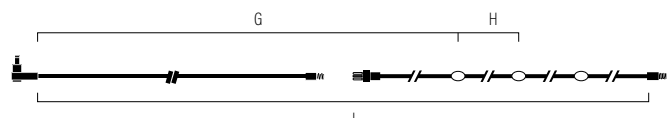

Start-set. Light set with amber LED-bulbs, E14 and extension cable, 10 metre. Black cable. Max 5 light sets per transformer. Incl. transformer with built-in dimmer. Incl. 10 hangers and 4 small hooks.

Add on set with amber LED-bulbs, E14. Black cable. Incl. 10 hangers and 4 small hooks.

Start-set. Light set with opal LED-bulbs and extension cable, 10 metre. Black cable. Max 4 light sets per transformer. Incl. transformer and 10 hangers.

Add on set with opal LED-bulbs. Black cable. 10 hangers.

2794-800 START SET

NEW

20 LED
G=1085 cm H=50 cm l=2050 cm
📦 12 12,3 kg 70 dm³

2795-800 ADD ON SET

NEW

20 LED
G=85 cm H=50 cm l=1050 cm
📦 12 8,8 kg 70 dm³

3664-130 ILLUMILINE START SET

NEW

20 LED
G=1085 cm H=33 cm l=1727 cm
📦 12 12,3 kg 70 dm³

3665-130 ILLUMILINE ADD ON SET

NEW

20 LED
G=85 cm H=33 cm l=727 cm
📦 12 7,6 kg 70 dm³

2794-800

2795-800

3664-130

3665-130