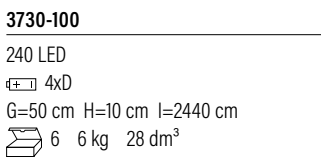

Light set with warm white LED's. Black cable. With timer and dusk till dawn sensor, 6 or 9 hours. Batteries not included.

3730-100

240 LED
4x4 4xD
G=50 cm H=10 cm l=2440 cm
6 6 kg 28 dm³