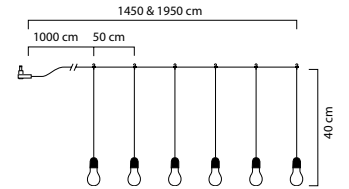

2384-800

20 LED
G=1000 cm H=50 cm l=1950 cm
4 8 kg 52 dm³

LED

Light set with amber LED-bulbs, E27. Black cable. Incl. transformer.

2796-800

10 LED
G=300 cm H=50 cm l=750 cm
6 5,8 kg 43 dm³