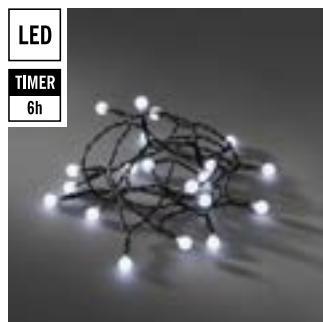

Light set with white LEDs, black cable and timer, 6 hours.
Batteries not included.

1491-207

20 LED
3xAAA
G=30 cm H=8 cm l=182 cm
24 2,3 kg 10 dm³

1492-207

50 LED
4xAAA
G=30 cm H=8 cm l=422 cm
24 4,9 kg 21 dm³