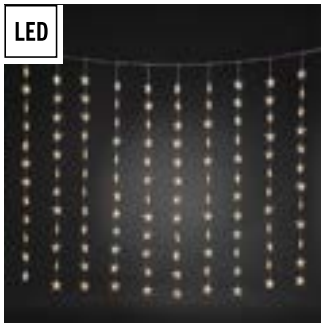

3700-803

120 LED

500 cm $\updownarrow$ 120 cm $\leftrightarrow$ 140 cm
8 3,3 kg 16 dm³

Curtain light set with 120 stars and warm white LED's. Transparent cable. Incl. transformer.