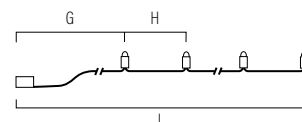

LED
TIMER
6h

Snowman with white LED's, 31 cm.
Transparent cable and timer, 6 hours.
Batteries not included.

6140-203

24 LED
4xAA
50 cm ↑ 31 cm ↔ 18,5 cm
6 6,2 kg 70 dm³

LED
TIMER
6h

Santa with white LED's, 30 cm.
Transparent cable and timer, 6 hours.
Batteries not included.

6143-203

32 LED
4xAA
50 cm ↑ 30 cm ↔ 14 cm
6 6 kg 46 dm³

LED
TIMER
6h

Guard with white LED's, 28,5 cm.
Transparent cable and timer, 6 hours.
Batteries not included.

6214-203

16 LED
4xAA
50 cm ↑ 28,5 cm ↔ 11,5 cm
12 5,9 kg 39 dm³

LED
TIMER
6h

Reindeer with warm white LED's, 31,5 cm.
Transparent cable and timer, 6 hours.
Batteries not included.

6224-103

24 LED
4xAA
50 cm ↑ 31,5 cm ↔ 19 cm
12 8,2 kg 87 dm³

LED
TIMER
6h

Moose with warm white LED's, 21 cm.
Transparent cable and timer, 6 hours.
Batteries not included.

6225-103

24 LED
4xAA
50 cm ↑ 21 cm ↔ 27 cm
10 7,9 kg 94 dm³

LED
TIMER
6h

Rabbit with warm white LED's, 22 cm.
Transparent cable and timer, 6 hours.
Batteries not included.

6236-103

24 LED
4xAA
50 cm ↑ 22 cm ↔ 24 cm
8 10 kg 82 dm³

LED
TIMER
6h

Light set with 2 pumpkins and warm white LED's. Transparent cable and timer, 6 hours. Batteries not included.

6137-103

24 LED
4xAA
G=300 cm H=50 cm l=350 cm
6 6,2 kg 54 dm³

LED
TIMER
6h

Light set with 8 pumpkins and warm white LED's. Transparent cable and timer, 6 hours. Batteries not included.

6138-103

16 LED
4xAA
G=300 cm H=50 cm l=650 cm
8 7,1 kg 45 dm³

3784-800, 4540-103,
6140-203, 6143-203,
6214-203, 6224-103,
6225-103, 6236-103,
6137-103, 6138-103