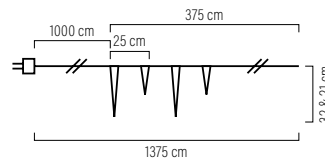

2736-802

16 icicle lights with amber LED's.  
White cable. Incl. transformer.

**2746-802**

24 LED  
G=1000 cm H=25 cm l=1375 cm  
12 11 kg 76 dm<sup>3</sup>

2746-802

32 icicle lights with warm white LED's.  
Transparent cable. Incl. transformer.  
Multifunction.