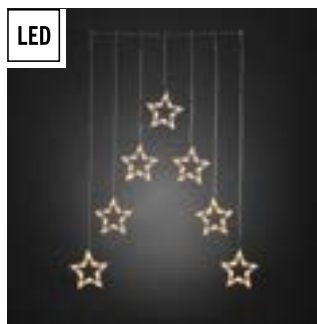

Curtain light set with 7 stars and warm white LEDs. Transparent cable.
Incl. transformer.

4043-103

70 LED
G=1000 cm H=118 cm I=72 cm
12 5,7 kg 45 dm³