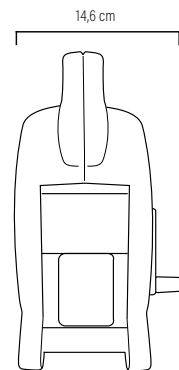

3848-800

800 LED
G=1000 cm H=2,2 cm l=2758 cm
4 6,7 kg 48 dm³