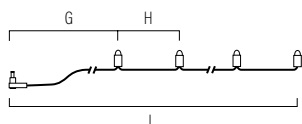

Start-set. Light set with amber LED-bulbs, E27 and extension cable, 10 metre. Black cable. Max 4 light sets per transformer. Incl. transformer with built-in dimmer. Incl. hangers and lamp shades.

Add on set with amber LED-bulbs, E27. Black cable. Incl. hangers and lamp shades.

Start-set. Light set with amber LED-bulbs, E27 and extension cable, 10 metre. Black cable. Max 4 light sets per transformer. Incl. transformer with built-in dimmer. Incl. hangers and lamp shades.

Add on set with amber LED-bulbs, E27. Black cable. Incl. hangers and lamp shades.

4140-810 START SET

10 LED
G=1085 cm H=100 cm L=2000 cm
6 17,2 kg 219 dm³

4140-810

4141-810 ADD ON SET

10 LED
G=85 cm H=100 cm L=1000 cm
6 15,5 kg 219 dm³

4141-810

4142-850 START SET

10 LED
G=1085 cm H=100 cm L=2000 cm
6 16 kg 177 dm³

4142-850

4143-850 ADD ON SET

10 LED
G=85 cm H=100 cm L=1000 cm
6 14,8 kg 177 dm³

4143-850

4140-810, 4141-810, 4142-850, 4143-850.