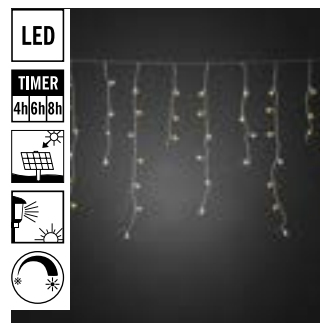

Icicle light set with amber LEDs. Transparent cable. Incl. solar panel, battery box with light set, remote with timer 4/6/8 hours, dimmer, sensor and multifunction. Ground spike, batteries and USB cable 1,8 m included.

3676-803SP

200 LED
G=1000 cm H=13 cm l=1507 cm
12 13,7 kg 69 dm³