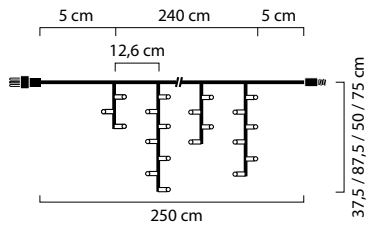

LED
IP44
31V
SOFT
CABLE

Icicle light set with warm white LED's.
Black soft cable. 31V.

4811-107

100 LED
H=12,6 cm l=250 cm
6 2,3 kg 14 dm³