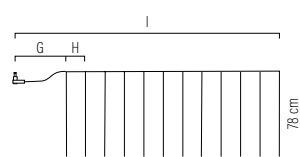

3763-803

96 LED
4xAA
G=50 cm H=15 cm l=215 cm
12 3,5 kg 12 dm³

Light set with multicoloured LED's. Transparent cable. Timer, 6 hours. Multifunction. Batteries not included.