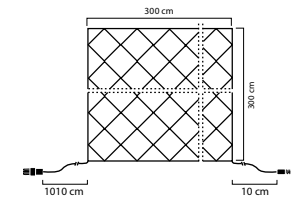

12. Add on set

4943-817

LED Net light 3 m with 240 LED's.