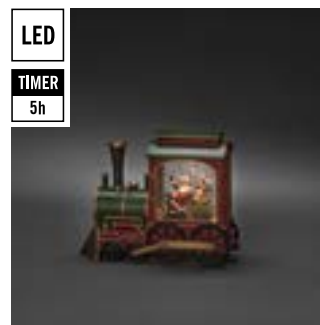

Water-filled helicopter with Santa, warm white LEDs and timer, 5 hours. 1.8 m USB cable included. Batteries not included.

**4276-550**

2 LED

3xC

22 cm ↔ 47,5 cm

2 5,6 kg 44 dm<sup>3</sup>

LED

TIMER