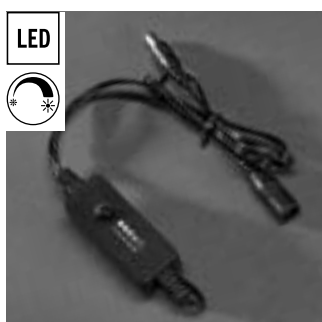

Dimmer, 5 steps. For LED light sets and decoration with integrated LED light sets with 24V indoor transformer. Max 1A=400 LED. Black cable. Not compatible with LED light sets that have multi- or app-function.

3668-017

↔ 100 cm
📦 20 1,7 kg 9 dm³