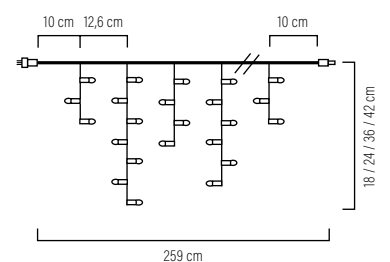

4922-817

MOULDED LED
IP67 31V
SOFT CABLE
☾ ☼ ❄️

Start-Set. Icicle light set with amber moulded LED's. Incl. transformer with built-in dimmer. Black, robust soft cable. The system can extend up to 1200 LED's or 120 metres.

4920-817 START SET

100 LED
G=1010 cm H=12,6 cm L=1259 cm
📦 12 16,1 kg 49 dm³

Add on icicle light set of amber moulded LED's. Black, robust soft cable.

4921-817 ADD ON SET

100 LED
G=10 cm H=12,6 cm L=259 cm
📦 12 8,9 kg 35 dm³

MOULDED LED
IP67 31V
SOFT CABLE
☾ ☼ ❄️

Start-Set. Icicle light set with amber moulded LED's. Incl. transformer with built-in dimmer. Black, robust soft cable. The system can extend up to 1200 LED's or 120 metres.

4922-817 START SET

100 LED
G=1010 cm H=12,6 cm L=1259 cm
📦 12 15,8 kg 23 dm³

Add on icicle light set of amber moulded LED's. Black, robust soft cable.

4923-817 ADD ON SET

100 LED
G=10 cm H=12,6 cm L=259 cm
📦 12 8,7 kg 23 dm³

4923-817