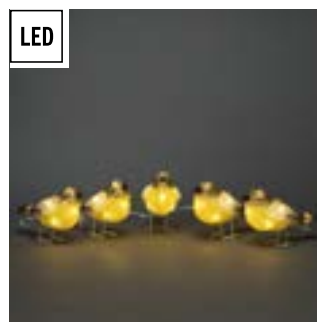

Five yellow tits with warm white LEDs, 10 cm. Incl. transformer.

6291-103

40 LED

500 cm $\updownarrow$ 10 cm $\leftrightarrow$ 16 cm

8 6,6 kg 45 dm³