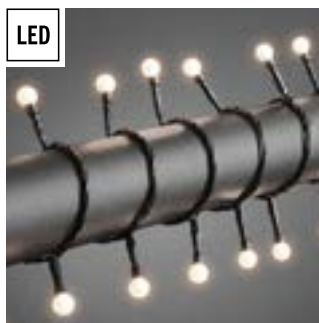

**3680-207**

80 LED  
G=500 cm H=8 cm l=1132 cm  
8 6,7 kg 21 dm<sup>3</sup>

LED

Light set with coloured LED's. Black cable. Incl. transformer.

**3680-507**

80 LED  
G=500 cm H=8 cm l=1132 cm  
8 6,7 kg 21 dm<sup>3</sup>