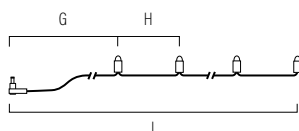

3156-303

24 LED
G= 300 cm H= 13 cm l= 600 cm
6 4,5 kg 23 dm³