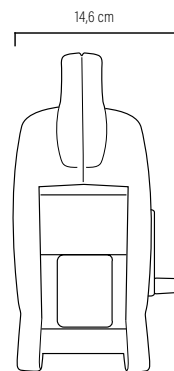

LARGE

LED

SOFT
CABLE

Light set with warm white LED's.
Black "soft cable".
Incl. cable reel and transformer.

3838-107

800 LED
G=1000 cm H=7 cm l=6593 cm
3 10,4 kg 60 dm³

3839-107

1000 LED
G=1000 cm H=7 cm l=7993 cm
3 12,5 kg 60 dm³

LED

SOFT
CABLE

Light set with amber LED's.
Black "soft cable".
Incl. cable reel and transformer.

3838-807

800 LED
G=1000 cm H=7 cm l=6593 cm
3 10,4 kg 60 dm³

3839-807

1000 LED
G=1000 cm H=7 cm l=7993 cm
3 12,5 kg 60 dm³

LED

Light set, cluster, with warm white LED's.
Black cable.
Incl. cable reel and transformer.

3849-100

1000 LED
G=1000 cm H=2,2 cm l=3198 cm
3 7,1 kg 60 dm³

3850-100

1200 LED
G=1000 cm H=2,2 cm l=3638 cm
3 7,7 kg 60 dm³

LED

Light set, cluster, with amber LED's.
Black cable.
Incl. cable reel and transformer.

3849-800

1000 LED
G=1000 cm H=2,2 cm l=3198 cm
3 7,1 kg 60 dm³

3850-800

1200 LED
G=1000 cm H=2,2 cm l=3638 cm
3 7,7 kg 60 dm³

3838-107