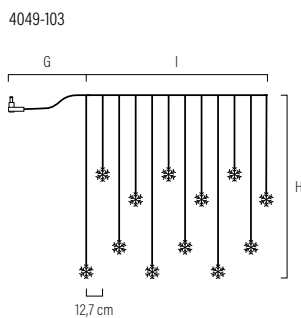

4049-103

60 LED
G=1000 cm H=120 cm I=140 cm
12 5,6 kg 36 dm³