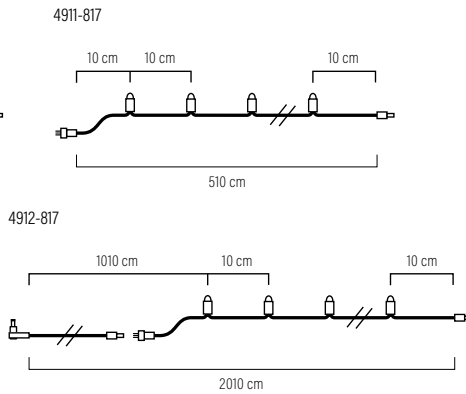

4913-817 ADD ON SET

100 LED
G=10 cm H=10 cm l=1010 cm
12 10,8 kg 44 dm³

Extension cable, 10 metre.
Black soft cable.

4901-007

l=1000 cm
6 2,1 kg 15 dm³