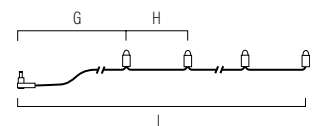

Start-Set. Light set with amber moulded LED's. Incl. transformer with built-in dimmer. Black, robust soft cable. The system can extend up to 1200 LED's or 120 metres.

4910-817 START SET

50 LED
G=1010 cm H=10 cm l=1510 cm
12 11,9 kg 27 dm³

Add on set of amber moulded LED's.
Black, robust soft cable.

4911-817 ADD ON SET

50 LED
G=10 cm H=10 cm l=510 cm
12 5,3 kg 19 dm³

Start-Set. Light set with amber moulded LED's. Incl. transformer with built-in dimmer. Black, robust soft cable. The system can extend up to 1200 LED's or 120 metres.

4912-817 START SET

100 LED
G=1010 cm H=10 cm l=2010 cm
12 13,8 kg 44 dm³

Add on set of amber moulded LED's.
Black, robust soft cable.

4913-817 ADD ON SET

100 LED
G=10 cm H=10 cm l=1010 cm
12 10,8 kg 44 dm³

Extension cable, 10 metre.
Black soft cable.

4901-007

l=1000 cm
6 2,1 kg 15 dm³

Multi-connector lead, 0,5 metre.
Black soft cable. 31V.

4902-007

l=50 cm
6 1,2 kg 0,82 dm³

1-4 split without cables. 31V.

4903-000

20 1,8 kg 11 dm³