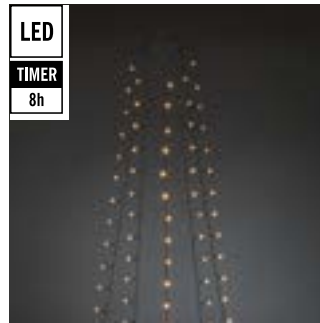

Christmas Tree light set, 5 strings with amber coloured LED's. Straight line construction. Green cable. Incl. transformer.

6360-820

5x30 LED
P=500 cm Q=6 cm R=180 cm W= 8 cm
12 5,3 kg 36 dm³

6361-820

5x40 LED
P=500 cm Q=6 cm R=240 cm W= 8 cm
12 6 kg 36 dm³

6362-820

5x50 LED
P=500 cm Q=6 cm R=300 cm W= 11 cm
12 7,5 kg 52 dm³

Christmas Tree light set, 5 strings with coloured LED's with frosted top. Dark green cable and timer, 8 hours. Incl. transformer.

6480-520

5x30 LED
P=500 cm Q=6 cm R=180 cm W= 8 cm
12 5,3 kg 36 dm³

6481-520

5x40 LED
P=500 cm Q=6 cm R=240 cm W= 8 cm
12 6 kg 36 dm³

Christmas Tree light set, 5 strings with amber coloured LED's with frosted top. Dark green cable and timer, 8 hours. Incl. transformer.

6480-820

5x30 LED
P=500 cm Q=6 cm R=180 cm W= 8 cm
12 5,3 kg 36 dm³

6481-820

5x40 LED
P=500 cm Q=6 cm R=240 cm W= 8 cm
12 6 kg 36 dm³

6482-820

5x50 LED
P=500 cm Q=6 cm R=300 cm W= 11 cm
12 7,5 kg 52 dm³