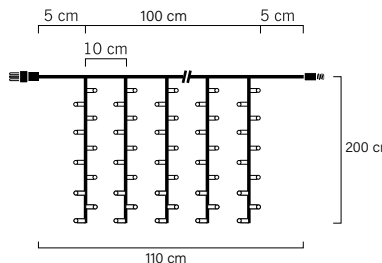

4825-103

208 LED
↓ 200 cm ↔ 110 cm
6 4 kg 27 dm³

4825-103, 4825-803

Curtain light set with amber LED's.
Transparent cable. 31V.