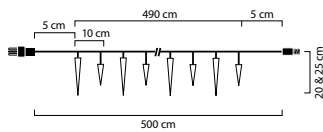

4852-803

50 LED
H=10 cm l=500 cm
6 5,9 kg 27 dm³

4852-803, 4852-807

LED

IP44
31V

SOFT
CABLE

50 icicle lights with amber LED's.
Black soft cable. 31V.

4852-807

50 LED
H=10 cm l=500 cm
6 5,9 kg 27 dm³