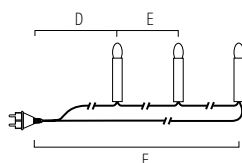

1129-020

16 LED
5082-730
G= 500 cm H= 70 cm l= 1550 cm
5 7,4 kg 63 dm³

1139-020

25 LED
5082-730
G= 500 cm H= 70 cm l= 2180 cm
5 9,3 kg 65 dm³

1003-020

16 LED
5082-730
G= 500 cm H= 80 cm l= 1700 cm
5 3,5 kg 32 dm³

1004-020

25 LED
5082-730
G= 500 cm H= 80 cm l= 2420 cm
5 6 kg 38 dm³

1009-020

35 LED
5082-730
G= 500 cm H= 80 cm l= 3220 cm
6 7,2 kg 75 dm³

1108-020

16 LED
5082-730
G= 500 cm H= 80 cm l= 1700 cm
5 3,3 kg 22 dm³

1109-020

25 LED
5082-730
G= 500 cm H= 80 cm l= 2420 cm
5 4,6 kg 28 dm³

2010-000

16 x 1047-030
A= 160 cm B= 50 cm C=910 cm
10 7 kg 100 dm³

2032-000

25 x 1095-030
A= 160 cm B= 50 cm C=1360 cm
10 10,25 kg 100 dm³

1144-000

35 x 1048-030
A= 160 cm B= 50 cm C=1860 cm
10 12,7 kg 92 dm³

1106-020

16 LED
5074-130
G= 160 cm H= 70 cm l= 1210 cm
10 8,7 kg 50 dm³

1107-020

25 LED
5074-130
G= 160 cm H= 70 cm l= 1840 cm
10 12 kg 55 dm³

2010-020

16 LED
5072-730
A= 160 cm B= 50 cm C=910 cm
10 6,6 kg 100 dm³

2032-020

25 LED
5072-730
A= 160 cm B= 50 cm C=1360 cm
10 10,25 kg 100 dm³

2036-010

15 LED
5063-132
D= 150 cm E=40 cm F 710 cm
10 5 kg 23 dm³

2037-010

20 LED
5063-132
D= 150 cm E=40 cm F 910 cm
10 5,8 kg 30 dm³

2038-010

25 LED
5063-132
D= 150 cm E=40 cm F 1110 cm
10 6 kg 42 dm³