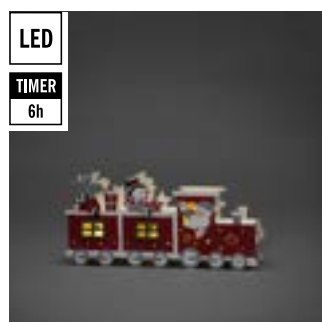

LED

TIMER
6h