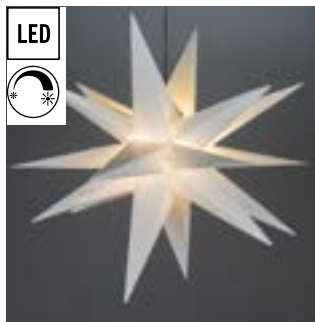

3D Plastic star, white with warm white LED. Black cord and replaceable bulb. Incl. transformer with built-in dimmer.

5974-200

NEW

1 LED
500 cm ↑ 100 cm ↔ 100 cm
6 7,5 kg 132 dm³