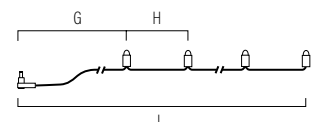

2796-800

Light set with amber LED-bulbs, E27. Black cable. Incl. transformer with built-in dimmer.

2383-800, 2384-800

2383-800

10 LED
G=1000 cm H=50 cm l=1450 cm
6 8 kg 42 dm³

2384-800

20 LED
G=1000 cm H=50 cm l=1950 cm
4 8 kg 52 dm³

LED

Light set with amber LED-bulbs, E27. Black cable. Incl. transformer.

2796-800

10 LED
G=300 cm H=50 cm l=750 cm
6 5,8 kg 43 dm³

LED

Light set with clear coloured LED-bulbs, E27. Black cable. Incl. transformer with built-in dimmer. Incl. 2 hangers.

2378-500

10 LED
G=1000 cm H=50 cm l=1450 cm
6 8 kg 41 dm³

2379-500

20 LED
G=1000 cm H=50 cm l=1950 cm
4 7 kg 47 dm³

LED

Light set with amber LED-bulbs, E27. Black cable. Incl. transformer with built-in dimmer. Incl. 2 hangers.

2378-800

10 LED
G=1000 cm H=50 cm l=1450 cm
6 8 kg 41 dm³

2379-800

20 LED
G=1000 cm H=50 cm l=1950 cm
4 7 kg 47 dm³