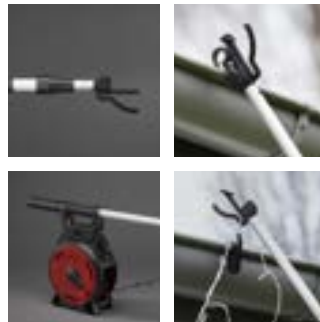

**3825-900**

↔ 163 - 350 cm  
 📦 6 7 kg 83 dm<sup>3</sup>

It works perfectly with Konstsmide's cord winder, and other light sets.

Black hook for gutter. 5 pcs. Used together with light set handler, 3825-900.