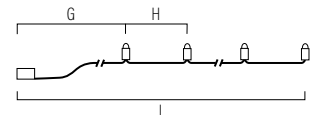

LED
TIMER
6h

Light set, 10 green palm trees with warm white LEDs, transparent cable and timer, 6 hours. Batteries not included.

3125-903

10 LED
3xAA
G=30 cm H=20 cm l=210 cm
12 3,3 kg 34 dm³