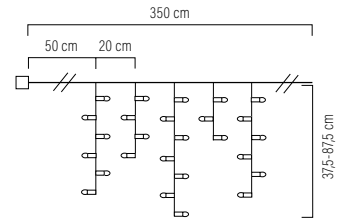

3739-132

80 LED
☞ 2xD
G=50 cm H=20 cm l=350 cm
📦 12 4 kg 27 dm³

3739-102, 3739-132, 3739-802

Mini ropelight with warm white LED's, transparent tube. With timer and dusk till dawn sensor, 6 or 9 hours.
Batteries not included.

3773-100

5 m
65 LED
☞ 2xD
G=50 cm H=7,8 cm l=550 cm
📦 12 3,6 kg 25 dm³