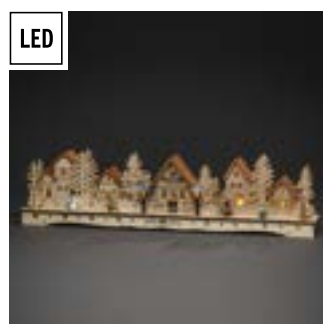

### 6110-103

32 LED

400 cm ↓ 45 cm ↔ 45 cm

10 9 kg 127 dm<sup>3</sup>

Silhouette, motif with warm white LED's, natural wood. Double function with transformer/battery. Batteries not included.

**3250-100**

18 LED  
 3xAA.  
 300 cm ↑ 18,5 cm ↔ 78 cm  
 4 5,6 kg 78 dm<sup>3</sup>