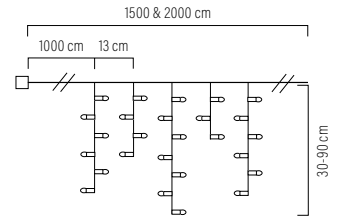

2761-802, 2762-802