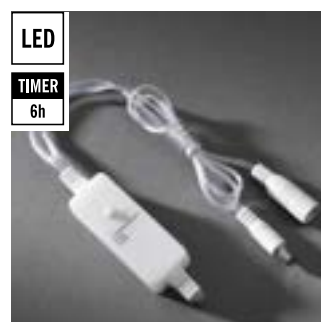

Timer 6 hours. For LED light sets and decoration with integrated LED light sets with 24V indoor transformer. Max 1A=400 LED. Transparent cable. Not compatible with LED light sets that have multi- or app-function.

3608-013

↔ 100 cm
📦 20 1,7 kg 9 dm³