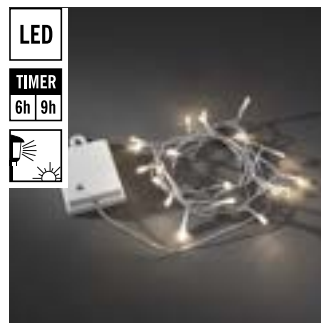

Light set with warm white LED's. Transparent cable. With timer and dusk till dawn sensor, 6 or 9 hours. Batteries not included.

3722-103

20 LED
4xAA
G=50 cm H=10 cm l=240 cm
12 1,7 kg 12 dm³