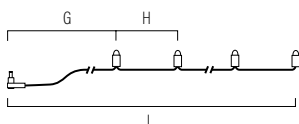

4922-817

MOULDED LED
IP67 31V
SOFT CABLE
☾ ☼ ❄️

Start-Set. Icicle light set with amber moulded LED's. Incl. transformer with built-in dimmer. Black, robust soft cable. The system can extend up to 1200 LED's or 120 metres.

4920-817 START SET

100 LED
G=1010 cm H=12,6 cm L=1259 cm
📦 12 16,1 kg 49 dm³

Add on icicle light set of amber moulded LED's. Black, robust soft cable.

4921-817 ADD ON SET

100 LED
G=10 cm H=12,6 cm L=259 cm
📦 12 8,9 kg 35 dm³

MOULDED LED
IP67 31V
SOFT CABLE
☾ ☼ ❄️

Start-Set. Icicle light set with amber moulded LED's. Incl. transformer with built-in dimmer. Black, robust soft cable. The system can extend up to 1200 LED's or 120 metres.

4922-817 START SET

100 LED
G=1010 cm H=12,6 cm L=1259 cm
📦 12 15,8 kg 23 dm³

Add on icicle light set of amber moulded LED's. Black, robust soft cable.

4923-817 ADD ON SET

100 LED
G=10 cm H=12,6 cm L=259 cm
📦 12 8,7 kg 23 dm³

4923-817