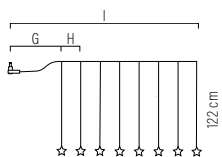

3762-803

96 LED
4xAA
G=50 cm H=15 cm l=155 cm
12 3,6 kg 19 dm³

Curtain light set with amber LED's. Transparent cable. Timer, 6 hours. Multifunction. Batteries not included.