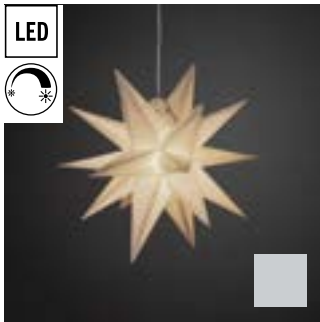

3D Paper star, grey with warm white LED. White cable. Incl. transformer with built-in dimmer.

5980-310

1 LED
500 cm ↑ 45 cm ↔ 45 cm
10 5,7 kg 54 dm³