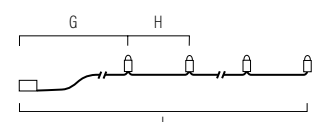

3088-800

2797-800

LED

TIMER

6h

LED

TIMER

6h

LED

TIMER

6h

LED

TIMER

6h

Light set with amber coloured LED. Non replaceable LED. 6-hour timer. Black cable. Batteries not included.

3087-800

NEW

20 LED
3xAA
G=50 cm H=15 cm l=335 cm
24 4,4 kg 28 dm³

Light set with amber coloured LED. Non replaceable LED. 6-hour timer. Black cable. Batteries not included.

3088-800

NEW

40 LED
3xAA
G=50 cm H=15 cm l=635 cm
24 5,6 kg 28 dm³

Light set with amber coloured LED. Non replaceable LED. 6-hour timer. Black cable. Batteries not included.

3089-800

NEW

80 LED
4xAA
G=50 cm H=15 cm l=1235 cm
12 4,8 kg 19 dm³

Light set with garland and warm white LED. Green cable. 6-hour timer. Batteries not included.

2797-800

NEW

60 LED
3xAA
G=50 cm H=10 cm l=640 cm
6 4,4 kg 66 dm³