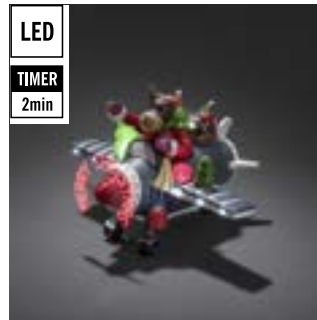

Snowman in aircraft with LEDs, sensor and
timer, 2 minutes.
Batteries not included.

4201-000

8 LED

3xAAA

17 cm ↔ 25 cm

4 4,3 kg 65 dm³

LED

TIMER
2min