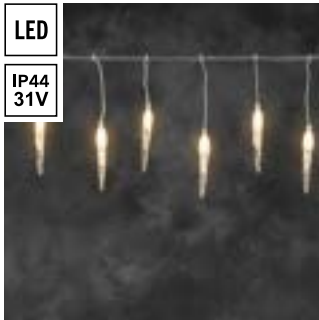

LED

IP44  
31V

Light set with amber LED's.  
Transparent cable. 31V.

**4850-803**

50 LED  
H=10 cm l=500 cm  
6 2,1 kg 14 dm<sup>3</sup>

**4810-803**

100 LED  
H=10 cm l=1000 cm  
6 3,2 kg 14 dm<sup>3</sup>