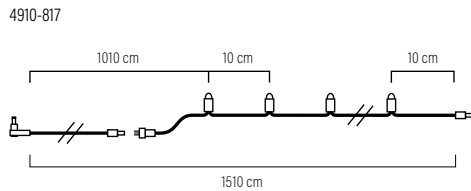

50 LED  
G=1010 cm H=10 cm l=1510 cm  
12 11,9 kg 27 dm<sup>3</sup>

Add on set of amber moulded LED's.  
Black, robust soft cable.

**4911-817 ADD ON SET**

50 LED  
G=10 cm H=10 cm l=510 cm  
12 5,3 kg 19 dm<sup>3</sup>