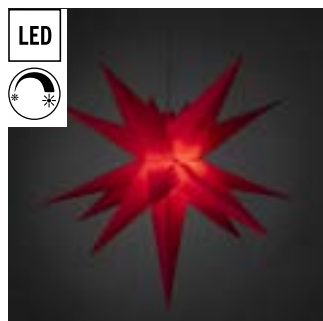

**NEW**

1 LED  
 500 cm ↑ 100 cm ↔ 100 cm  
 6 7,5 kg 132 dm<sup>3</sup>

3D Plastic star, red with warm white LED. Black cord and replaceable bulb. Incl. transformer with built-in dimmer.

**5970-550**

1 LED  
 500 cm ↑ 60 cm ↔ 47 cm  
 6 4,75 kg 65 dm<sup>3</sup>