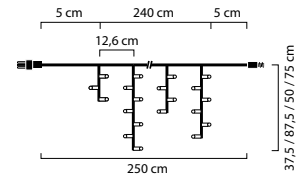

6. Add on set

4921-817

LED Icicle light 10 m with 100 LED's.