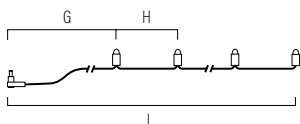

1451-103

LED

Candle lights, warm white LED's with stars.
Silver coloured cable.
Incl. transformer.

6435-190

90 LED
G= 500 cm H= 5 cm l= 945 cm
12 4,1 kg 31 dm³

LED

Candle lights, multicoloured LED's with stars.
Silver coloured cable.
Incl. transformer.

6435-590

90 LED
G= 500 cm H= 5 cm l= 945 cm
12 4,1 kg 31 dm³

LED

Mini light set, warm white LED's with photo clips.
Transparent cable.
Incl. transformer.

1451-103

12 LED

G= 500 cm H= 25 cm l= 775 cm
12 3,6 kg 16 dm³