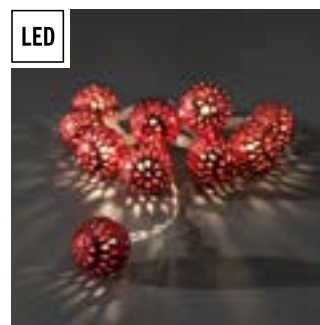

Light set, 10 red metal balls, 2,5 cm, with warm white LEDs and transparent cable. Batteries not included.

3188-553

10 LED
3xAAA
G=30 cm H=10 cm l=120 cm
48 7,5 kg 41 dm³