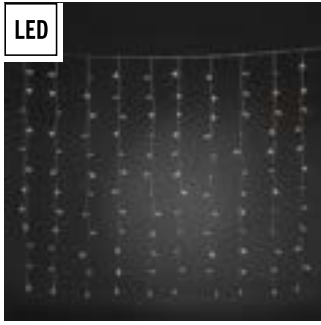

DECORATIONS

Curtain light set with warm white LED's. Transparent cable. Incl. transformer.