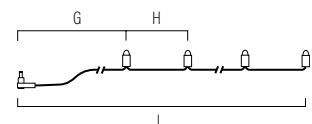

3957-807 ADD ON SET

100 LED
G=500 cm H=10 cm I=1490 cm
6 1,9 kg 8,6 dm³