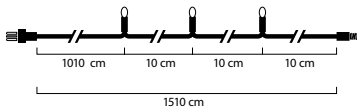

1. Start-Set

4910-817

LED Light set 15 m with 50 LED's.