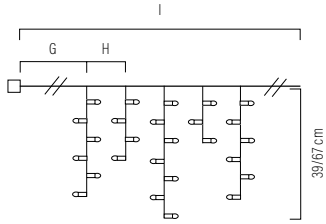

**4036-803SP**

77 LED  
 G=500 cm H=15 cm l=90 cm  
 12 11,2 kg 69 dm<sup>3</sup>

ACCESSORIES

Lampshade, 5 pcs black. Fits decorative string with lamp with plastic globe and E27 socket.

**4190-700**

↓ 17 cm ↔ 20 cm