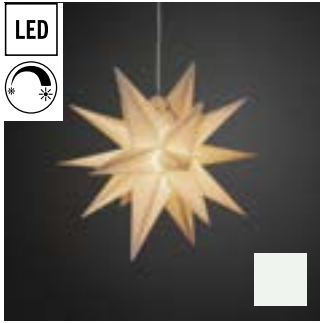

STARS

3D Paper star, white with warm white LED. White cable. Incl. transformer with built-in dimmer.

5980-200

1 LED
500 cm ↑ 45 cm ↔ 45 cm
10 5,7 kg 54 dm³