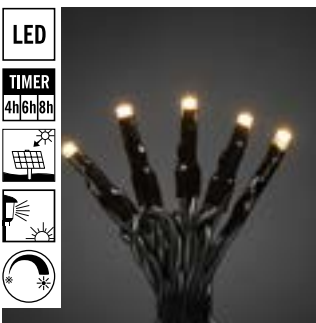

**2341-800SP**

10 LED  
5691-120  
G=1000 cm H=50 cm l=1450 cm  
6 12,4 kg 85 dm<sup>3</sup>

3619-800SP, 2332-800SP, 2341-800SP

3623-800SP

Light set with amber micro LEDs. Black cable. Incl. solar panel, battery box with light set, remote with timer 4/6/8 hours, dimmer, sensor and multifunction. Ground spike, batteries and USB cable 1,8 m included.