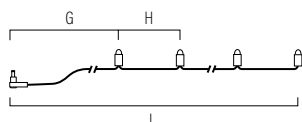

CHRISTMAS TREE LIGHT SETS

LED

Candle lights with warm white LED, straight line construction. Green cable. Incl. transformer.

1013-020

16 LED
⚡ 5087-730
G=500 cm H=80 cm l=1700 cm
📦 5 3,5 kg 32 dm³

1014-020

25 LED
⚡ 5087-730
G=500 cm H=80 cm l=2420 cm
📦 5 6 kg 38 dm³

1015-020

45 LED
⚡ 5087-730
G=500 cm H=80 cm l=4020 cm
📦 4 8,4 kg 78 dm³

LED

Candle lights, amber LED's with sparkling effect, straight line construction. Green cable. Incl. transformer.

1149-020

16 LED
G=500 cm H=70 cm l=1550 cm
📦 5 4,3 kg 38 dm³

1150-020

25 LED
G=500 cm H=70 cm l=2180 cm
📦 5 5,4 kg 39 dm³

LED

Candle lights, coloured LEDs, straight line construction. Green cable. Incl. transformer.

1156-500

16 LED
G=500 cm H=70 cm l=1550 cm
📦 5 4 kg 33 dm³

LED

Candle lights, warm white SMD LEDs, straight line construction. Green cable. Incl. transformer.

1158-020

NEW

16 LED
G=500 cm H=70 cm l=1550 cm
📦 5 4,2 kg 34 dm³

1159-020

NEW

25 LED
G=500 cm H=70 cm l=2180 cm
📦 5 5,2 kg 42 dm³