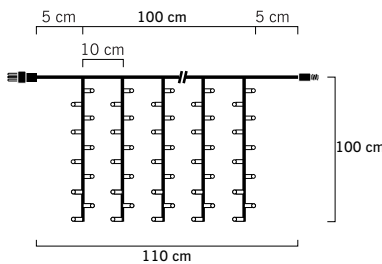

4814-107

104 LED
↓ 100 cm ↔ 110 cm
6 2,6 kg 14 dm³

4814-107, 4814-807

Curtain light set with amber LED's.
Black soft cable. 31V.