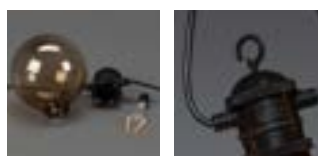

2394-800 START SET

10 LED
⚡ 5693-120
G=1085 cm H=100 cm L=2000 cm
📦 5 10,5 kg 115 dm³

2394-800

2395-800 ADD ON SET

10 LED
⚡ 5693-120
G=85 cm H=100 cm L=1000 cm
📦 5 8,5 kg 115 dm³

2395-800

2394-860 START SET

10 LED
⚡ 5693-120
G=1085 cm H=50 cm L=2000 cm
📦 5 10,2 kg 114 dm³

2394-860

2395-860 ADD ON SET

10 LED
⚡ 5693-120
G=85 cm H=50 cm L=1000 cm
📦 5 8,5 kg 114 dm³

2395-860