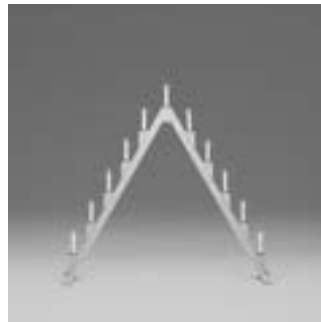

Candlestick in grey lacquered wood, foldable. Decorative rings in black included. White cable. 230V.

3592-370

☉ 1074-030
📏 170 cm ↑ 82 cm ↔ 86 cm
📦 8 14,5 kg 91 dm³