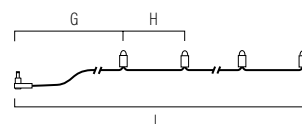

LARGE

LED

SOFT
CABLE

Light set with warm white LED's.
Black "soft cable".
Incl. cable reel and transformer.

3838-107

800 LED
G=1000 cm H=7 cm l=6593 cm
3 10,4 kg 60 dm³

3839-107

1000 LED
G=1000 cm H=7 cm l=7993 cm
3 12,5 kg 60 dm³

LED

SOFT
CABLE

Light set with amber LED's.
Black "soft cable".
Incl. cable reel and transformer.

3838-807

800 LED
G=1000 cm H=7 cm l=6593 cm
3 10,4 kg 60 dm³

3839-807

1000 LED
G=1000 cm H=7 cm l=7993 cm
3 12,5 kg 60 dm³

LED

Light set, cluster, with warm white LED's.
Black cable.
Incl. cable reel and transformer.

3849-100

1000 LED
G=1000 cm H=2,2 cm l=3198 cm
3 7,1 kg 60 dm³

3850-100

1200 LED
G=1000 cm H=2,2 cm l=3638 cm
3 7,7 kg 60 dm³

LED

Light set, cluster, with amber LED's.
Black cable.
Incl. cable reel and transformer.

3849-800

1000 LED
G=1000 cm H=2,2 cm l=3198 cm
3 7,1 kg 60 dm³

3850-800

1200 LED
G=1000 cm H=2,2 cm l=3638 cm
3 7,7 kg 60 dm³

3838-107