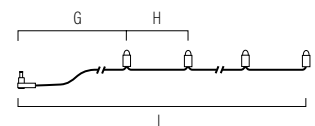

3624-800 ILLUMILINE

30 LED
G= 1000 cm H=30 cm l=1870 cm
12 10,4 kg 38 dm³

3625-800 ILLUMILINE START SET

20 LED
G=1010 cm H=30 cm l=1655 cm
12 9,4 kg 38 dm³

3626-800 ILLUMILINE ADD ON SET

20 LED
G=85 cm H=30 cm l=655 cm
24 9,6 kg 41 dm³