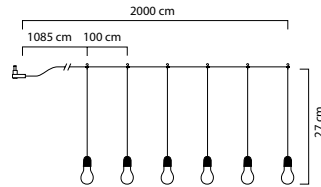

Start-set. Light set with amber replaceable LED-bulbs, E27. Black cable. Max 4 light sets per transformer. Incl. transformer with built-in dimmer.

2351-800 START SET

10 LED
⚡ 5693-120
G=1085 cm H=100 cm L=2000 cm
📦 6 10,6 kg 68 dm³

Add on set with amber replaceable LED-bulbs, E27. Black cable.

2352-800 ADD ON SET

10 LED
⚡ 5693-120
G=85 cm H=100 cm L=1000 cm
📦 6 8,2 kg 68 dm³

Start-set. Light set with amber LED-bulbs, E27 and extension cable, 10 metre. Black cable. Max 4 light sets per transformer. Incl. transformer with built-in dimmer. Incl. 2 hangers.

4144-800 START SET

10 LED
⚡ 5691-120
G=1085 cm H=100 cm L=2000 cm
📦 6 10 kg 69 dm³

Add on set with amber LED-bulbs, E27. Black cable.

4145-800 ADD ON SET

10 LED
⚡ 5691-120
G=85 cm H=100 cm L=1000 cm
📦 6 8,8 kg 69 dm³

Start-set. Light set with amber LED-bulbs, E27 and extension cable, 10 metre. Black wide cable. Max 4 light sets per transformer. Incl. transformer with built-in dimmer. Incl. 2 hangers.

4146-800 START SET

10 LED
⚡ 5691-120
G=1085 cm H=100 cm L=2000 cm
📦 6 14,8 kg 88 dm³

Add on set with amber LED-bulbs, E27. Black wide cable.

4147-800 ADD ON SET

10 LED
⚡ 5691-120
G=85 cm H=100 cm L=1000 cm
📦 6 13,6 kg 88 dm³