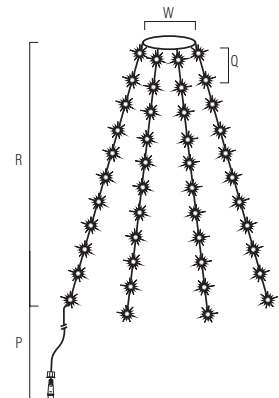

Light set with moulded LED's, warm white. Black soft cable. Incl. transformer and ground spike. Best suited for flag poles 8-10 m high.

4780-117

5 x 100 LED
P=1000 cm Q=11 cm R=1100 cm W=20 cm
2 9,5 kg 30 dm³

Light set with moulded LED's, amber. Black soft cable. Incl. transformer and ground spike. Best suited for flag poles 8-10 m high.

4780-817

5 x 100 LED
P=1000 cm Q=11 cm R=1100 cm W=20 cm
2 9,5 kg 30 dm³

Light set with warm white LED's with frosted top. Black soft cable. Incl. transformer and ground spike. Best suited for flag poles 6-7 m high.

4781-137

5 x 100 LED
P=1000 cm Q=8 cm R=800 cm W=20 cm
4 6,9 kg 25 dm³

Light set with amber LED's with frosted top. Black soft cable. Incl. transformer and ground spike. Best suited for flag poles 6-7 m high.

4781-837

5 x 100 LED
P=1000 cm Q=8 cm R=800 cm W=20 cm
4 6,9 kg 25 dm³

Light set with moulded LED's, amber. Black soft cable. Incl. transformer and ground spike. Best suited for flag poles 9-12 m high.

4783-817

5 x 136 LED
P=1000 cm Q=16 cm R=900 cm W=20 cm
2 16 kg 60 dm³

Light set with moulded LED's, amber. Black soft cable. Incl. transformer and ground spike. Best suited for flag poles 9-12 m high.

4784-817

3 x 136 LED
P=1000 cm Q=16 cm R=900 cm W=20 cm
2 9,5 kg 50 dm³

Light set with LED's, oblong amber. Black cable. Incl. transformer with built-in dimmer. Incl. ground spike. Best suited for flag poles 6-8 m high.

4785-800 ILLUMILINE

5 x 20 LED
P=1000 cm Q=33 cm R=627 cm W=20 cm
6 14,8 kg 62 dm³