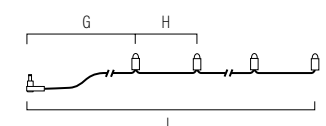

Light set with amber replaceable LED-bulbs, E27. Black wide cable. Incl. transformer with built-in dimmer.

4148-800

10 LED
⌀ 5693-120
G=1000 cm H=50 cm I=1450 cm
📦 5 11 kg 114 dm³