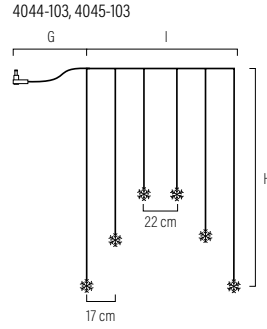

Curtain light set with 6 snowflakes and warm white LEDs. Transparent cable. Incl. transformer.

4044-103

48 LED
G=500 cm H=40/60/80 cm l=90 cm
8 7 kg 36 dm³

Curtain light set with 6 stars and warm white LEDs. Transparent cable. Incl. transformer.