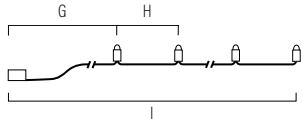

**4036-803SP**

77 LED  
 G=500 cm H=15 cm l=90 cm  
 12 11,2 kg 69 dm<sup>3</sup>

ACCESSORIES

Lampshade, 5 pcs black. Fits decorative string with lamp with plastic globe and E27 socket.

**4190-700**

↓ 17 cm ↔ 20 cm