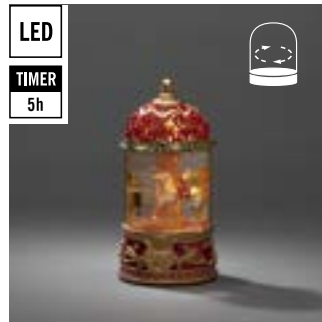

LED

TIMER
5h