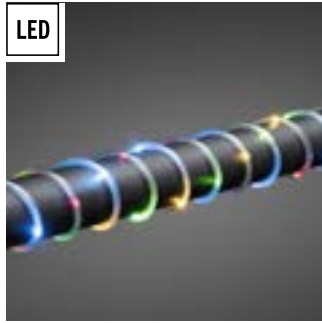

Mini rope light with coloured LED's, 20 m. Transparent tube. Incl. transformer.

3090-500

260 LED
G=500 cm H=78 cm l=2500 cm
6 6,3 kg 28 dm³