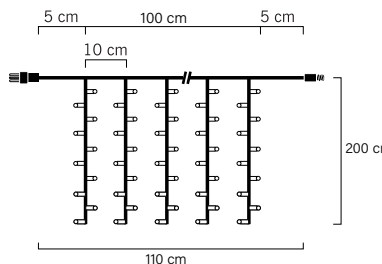

4825-107

208 LED
↓ 200 cm ↔ 110 cm
6 4 kg 27 dm³

4825-107, 4825-807

Curtain light set with amber LED's.
Black soft cable. 31V.