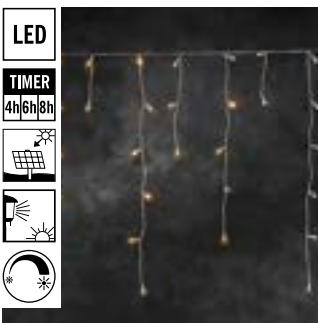

2777-802SP

Icicle light set with amber LEDs. White cable. Incl. solar panel, battery box with light set, remote with timer 4/6/8 hours, dimmer, sensor and multifunction. Ground spike, batteries and USB cable 1,8 m included.

2777-802SP

200 LED
G=1000 cm H=13 cm l=1637 cm
12 13 kg 69 dm³