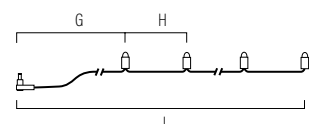

3627-110

40 LED
G=500 cm H=7 cm l=773 cm
6 2,6 kg 7 dm³

3628-110

80 LED
G=500 cm H=7 cm l=1053 cm
6 3,2 kg 7,7 dm³

3629-110

120 LED
G=500 cm H=7 cm l=1333 cm
6 4,1 kg 10,5 dm³

3644-110

400 LED
G=500 cm H=7 cm l=3293 cm
6 6,8 kg 27 dm³

3646-110

600 LED
G=500 cm H=7 cm l=4693 cm
6 8,3 kg 33 dm³

3627-800

40 LED
G=500 cm H=7 cm l=773 cm
6 2,6 kg 7 dm³

3628-800

80 LED
G=500 cm H=7 cm l=1053 cm
6 3,2 kg 7,7 dm³

3629-800

120 LED
G=500 cm H=7 cm l=1333 cm
6 4,1 kg 10,5 dm³

3644-800

400 LED
G=500 cm H=7 cm l=3293 cm
6 6,8 kg 27 dm³

3646-800

600 LED
G=500 cm H=7 cm l=4693 cm
6 8,3 kg 33 dm³

3614-800

80 LED
G=1000 cm H=16 cm l=2264 cm
6 4,5 kg 14 dm³

3615-800

120 LED
G=1000 cm H=16 cm l=2904 cm
6 5,5 kg 18 dm³

3630-500

80 LED
G=500 cm H=7 cm l=1053 cm
6 4,5 kg 14 dm³

3632-500

180 LED
G=500 cm H=7 cm l=1753 cm
6 6,5 kg 18 dm³