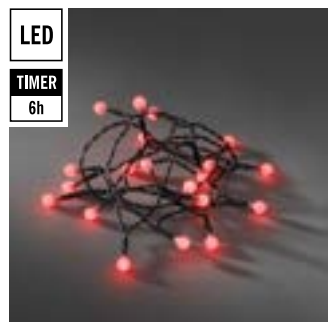

Light set with red LEDs, black cable and timer, 6 hours.
Batteries not included.

1491-557

20 LED
3xAAA
G=30 cm H=8 cm l=182 cm
24 2,3 kg 10 dm³

1492-557

50 LED
4xAAA
G=30 cm H=8 cm l=422 cm
24 4,9 kg 21 dm³