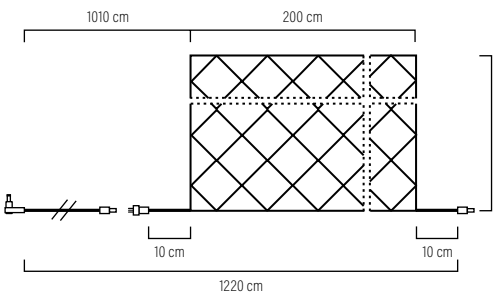

Start-Set. Light net with amber moulded LED's, 2 x 1,5 metres. Incl. transformer with built-in dimmer. Black, robust soft cable. The system can extend up to 1200 LED's or 120 metres.

Start-Set. Light net with amber moulded LED's, 3 x 3 metres. Incl. transformer with built-in dimmer. Black, robust soft cable. The system can extend up to 1200 LED's or 120 metres.

4940-817 START SET

104 LED
J=1010 cm K=150 cm L=200 cm
12 17,3 kg 51 dm³

4942-817 START SET

240 LED
J=1010 cm K=300 cm L=300 cm
6 14 kg 45 dm³

Add on light net of amber moulded LED's, 2 x 1,5 metres. Black, robust soft cable.

Add on light net of amber moulded LED's, 3 x 3 metres. Black, robust soft cable.

4941-817 ADD ON SET

104 LED
J=10 K=150 L=200
12 9,5 kg 35 dm³

4943-817 ADD ON SET

240 LED
J=10 K=300 L=300
6 12,5 kg 45 dm³

4942-817