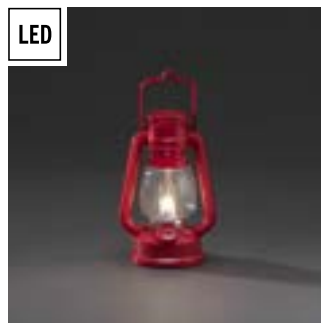

Red lantern with warm white LED. Batteries not included.

1181-000

5 LED
5xAA
5062-130
5 2,5kg 19 dm³

4129-550

1 LED
2xAA
15,5 cm ↔ 10 cm
12 2 kg 17 dm³