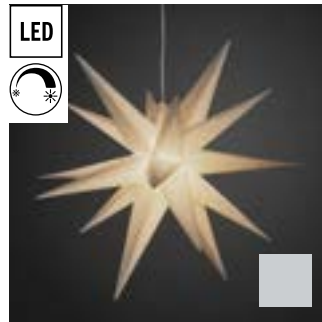

3D Paper star, grey with warm white LED. White cable. Incl. transformer with built-in dimmer.

5981-310

1 LED
500 cm ↑ 60 cm ↔ 60 cm
6 4,5 kg 57 dm³