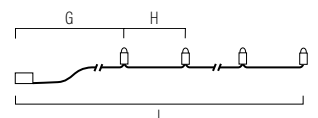

1465-860

Light set, amber LEDs with copper coloured cable and timer, 6 hours. Batteries not included.

1465-860

60 LED
⚡ 3xAAA
G=50 cm H=1,7 cm l=150 cm
📦 12 1,7 kg 14 dm³

Light set, amber LEDs with brass coloured cable and timer, 6 hours. Batteries not included.

1465-880

60 LED
⚡ 3xAAA
G=50 cm H=1,7 cm l=150 cm
📦 12 1,7 kg 14 dm³

Light set, amber LEDs with silver coloured cable and timer, 6 hours. Batteries not included.

1465-890

60 LED
⚡ 3xAAA
G=50 cm H=1,7 cm l=150 cm
📦 12 1,7 kg 14 dm³