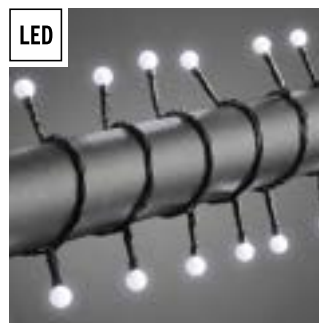

LED

Mini light set with warm white LED's.  
Black cable. Incl. transformer.

**3691-107**

80 LED  
G=500 cm H=8 cm l=1132 cm  
6 4 kg 15 dm<sup>3</sup>

**3695-107**

160 LED  
G=500 cm H=8 cm l=1772 cm  
6 6 kg 18 dm<sup>3</sup>