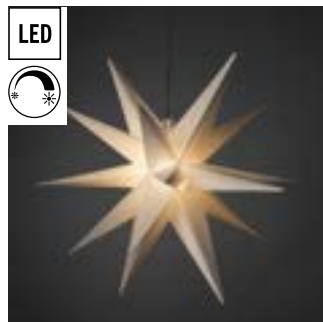

3D Plastic star, white with warm white LED. Black cord and replaceable bulb. Incl. transformer with built-in dimmer.

5971-200

1 LED
500 cm ↑ 80 cm ↔ 60 cm
6 6,5 kg 101 dm³