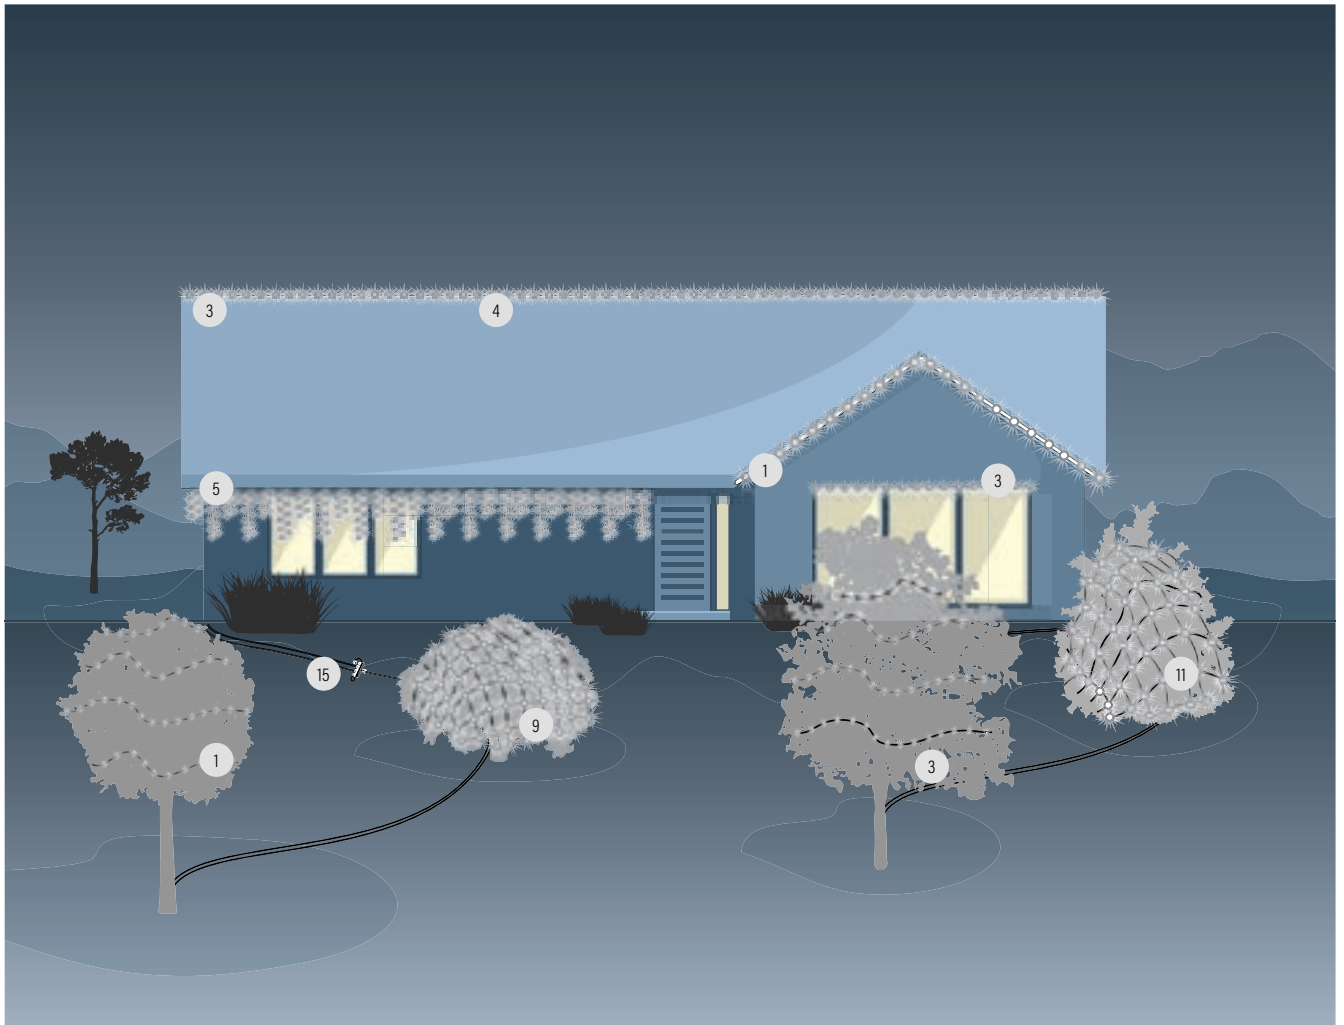

## KONSTSMIDE PREMIUM SYSTEM

Simple, safe and highly flexible – Konstsmide’s LED 31V system is the perfect way to decorate your house and garden! The system extends up to 1200 LEDs or 120 metres while keeping energy consumption low. Only available with amber LED and black ”soft cable”.