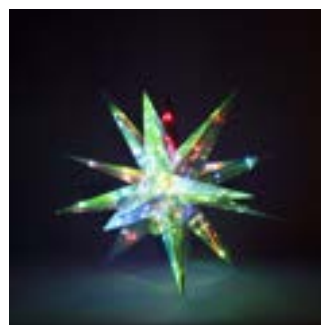

Christmas tree in prism. 30 RGB LEDs.
Transparent USB cable with control button.

3093-500

NEW

30 LED

180 cm ↑ 30cm ↔ 23 cm
4 1,9 kg 83 dm³