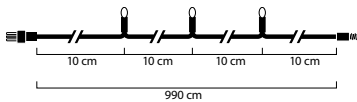

LED Light set 20 m with 100 LED's.

\*expandable up to 1200 LED / 120 m.

**4. Add on set**

4913-817

LED Light set 10 m with 100 LED's.

**5. Start-Set**

4920-817

LED Icicle light 10 m with 100 LED's.