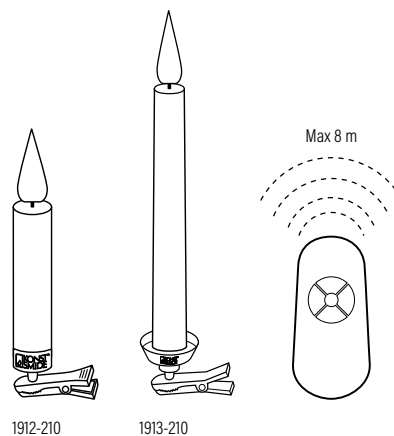

White candles with warm white LEDs, 13 cm. With dimmer and remote control, no cable. Timer, 5 hours. Batteries not included.

1912-210

- 10 x
- 10xAA, 2xAAA
- 12 4,8 kg 43 dm³

White candles with warm white LEDs, 18 cm. With dimmer and remote control, no cable. Timer, 5 hours. Batteries not included.

1913-210

- 10 x
- 20xAAA, 2xAAA
- 12 5,5 kg 59 dm³