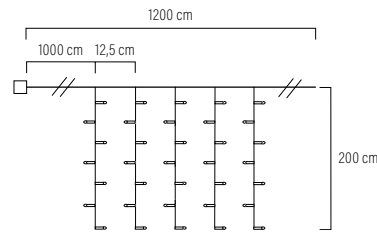

LED

Curtain light with amber LED's with frosted top. Transparent cable. Incl. transformer.

2793-833

320 LED
G=1000 cm H=12,5 cm l=1200 cm
8 6 5 kg 18 dm³

2793-133, 2793-833

LED

Icicle light set with warm white LED's with frosted top. White cable. Incl. transformer.

2788-102

200 LED
G=1000 cm H=13 cm l=1507 cm
8 8 4,8 kg 25 dm³

2789-102

400 LED
G=1000 cm H=13 cm l=2027 cm
8 8 8 kg 39 dm³