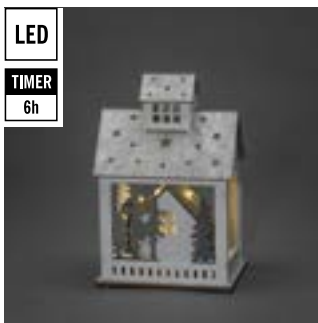

**3273-100**

3 LED  
 ⚡ 2xAAA  
 ↑ 14,3 cm ↔ 13 cm  
 📦 24 6,6 kg 33 dm<sup>3</sup>

Silhouette, motif with house, warm white LEDs, white lacquered wood. Timer, 6 hours. Batteries not included.

**3278-210**