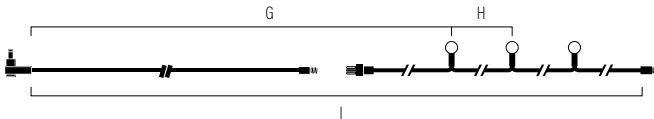

4140-810, 4141-810, 4142-850, 4143-850.