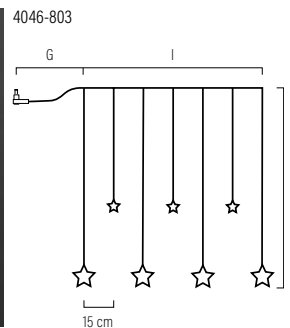

**1243-103**

35 LED  
G=500 cm H=116 cm I=76,2 cm  
8 8,5 kg 84 dm<sup>3</sup>

Curtain light set with 7 stars and warm white LEDs. Transparent cable.  
Incl. transformer.

**4043-103**

70 LED  
G=1000 cm H=118 cm I=72 cm  
12 5,7 kg 45 dm<sup>3</sup>