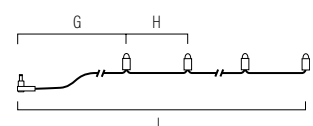

4149-500

10 LED
⚡ 5688-420/-520
G=1000 cm H=50 cm L=1450 cm
📦 6v 9,5 kg 68 dm³

4149-800

10 LED
⚡ 5688-120
G=1000 cm H=50 cm L=1450 cm
📦 6 9,5 kg 68 dm³

2365-800

10 LED
⚡ 5693-120
G=1000 cm H=50 cm L=1450 cm
📦 6 10 kg 68 dm³