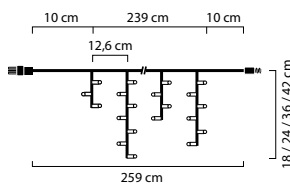

8. Add on set

4923-817

LED Icicle light 2,5 m with 100 LED's.