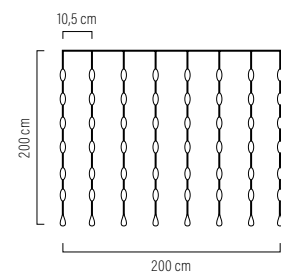

Curtain light set with drops and warm white LEDs. Transparent cable. Incl. transformer.

4052-103

400 LED
500 cm ↓ 200 cm ↔ 200 cm
4 9,1 kg 46 dm³

Curtain light set with drops and amber LEDs. Transparent cable. Incl. transformer.

4052-803

400 LED
500 cm ↓ 200 cm ↔ 200 cm
4 9,1 kg 46 dm³