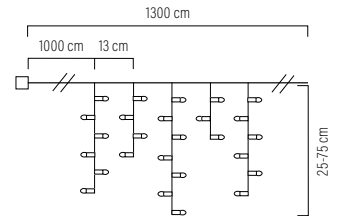

2761-802

200 LED
G=1000 cm H=13 cm l=1500 cm
10 8,5 kg 37 dm³

2762-802

400 LED
G=1000 cm H=13 cm l=2000 cm
6 9 kg 36 dm³

2771-802

200 LED
G=1000 cm H=13 cm l=1500 cm
10 7,5 kg 26 dm³

2772-802

400 LED
G=1000 cm H=13 cm l=2000 cm
6 7 kg 26 dm³

2733-802

200 LED
G=1000 cm H=13 cm l=1637 cm
10 10,5 kg 33 dm³

2773-802

336 LED
G=1000 cm H=13 cm l=2079 cm
8 12 kg 40 dm³

2761-802, 2762-802

2771-802, 2772-802

2733-802, 2773-802

2741-803

96 LED
G=1000 cm H=13 cm l=1300 cm
12 14 kg 36 dm³

2743-102

96 LED
G=1000 cm H=13 cm l=1300 cm
12 9 kg 23 dm³

2743-802

96 LED
G=1000 cm H=13 cm l=1300 cm
12 9 kg 23 dm³

2741-803

2743-102, 2743-802