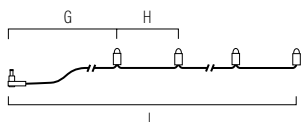

USB LIGHT SETS

1770-190

50 LED
G= 30 cm H= 5 cm l= 275 cm
24 1,6 kg 8 dm³

1771-190

100 LED
G= 30 cm H= 5 cm l= 525 cm
24 4,3 kg 8 dm³

1770-890

50 LED
G= 30 cm H= 5 cm l= 275 cm
24 1,6 kg 8 dm³

1771-890

100 LED
G= 30 cm H= 5 cm l= 525 cm
24 4,3 kg 8 dm³

1772-133

10 LED
G= 30 cm H= 10 cm l= 120 cm
24 1,5 kg 8 dm³

1772-830

10 LED
G= 30 cm H= 10 cm l= 120 cm
24 1,5 kg 8 dm³