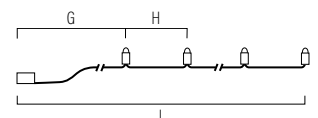

Light set, amber coloured LEDs with copper coloured cable and timer, 6 hours. Batteries not included.

1460-860

20 LED
3xAA
G=50 cm H=10 cm l=240 cm
24 1,5 kg 9 dm³

1461-860

40 LED
4xAA
G=50 cm H=10 cm l=440 cm
24 1,5 kg 13 dm³

Light set, amber coloured LEDs with brass coloured cable and timer, 6 hours. Batteries not included.

1460-880

20 LED
3xAA
G=50 cm H=10 cm l=240 cm
24 1,5 kg 9 dm³

1461-880

40 LED
4xAA
G=50 cm H=10 cm l=440 cm
24 1,5 kg 13 dm³

Light set, amber coloured LEDs with silver coloured cable and timer, 6 hours. Batteries not included.

1460-890

20 LED
3xAA
G=50 cm H=10 cm l=240 cm
24 1,5 kg 9 dm³

1461-890

40 LED
4xAA
G=50 cm H=10 cm l=440 cm
24 1,5 kg 13 dm³

Light set, warm white LEDs with copper coloured cable and timer, 6 hours. Batteries not included.

1460-160

20 LED
3xAA
G=50 cm H=10 cm l=240 cm
24 1,5 kg 9 dm³

1461-160

40 LED
4xAA
G=50 cm H=10 cm l=440 cm
24 1,5 kg 13 dm³

Light set, warm white LEDs with brass coloured cable with and timer, 6 hours. Batteries not included.

1460-180

20 LED
3xAA
G=50 cm H=10 cm l=240 cm
24 1,5 kg 9 dm³

1461-180

40 LED
4xAA
G=50 cm H=10 cm l=440 cm
24 1,5 kg 13 dm³

Light set, warm white LEDs with silver coloured cable and timer, 6 hours. Batteries not included.

1460-190

20 LED
3xAA
G=50 cm H=10 cm l=240 cm
24 1,5 kg 9 dm³

1461-190

40 LED
4xAA
G=50 cm H=10 cm l=440 cm
24 1,5 kg 13 dm³