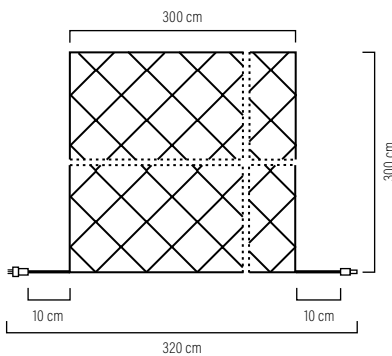

Start-Set. Light net with amber moulded LED's, 2 x 1,5 metres. Incl. transformer with built-in dimmer. Black, robust soft cable. The system can extend up to 1200 LED's or 120 metres.

Start-Set. Light net with amber moulded LED's, 3 x 3 metres. Incl. transformer with built-in dimmer. Black, robust soft cable. The system can extend up to 1200 LED's or 120 metres.

4940-817 START SET

104 LED
J=1010 cm K=150 cm L=200 cm
12 17,3 kg 51 dm³

4942-817 START SET

240 LED
J=1010 cm K=300 cm L=300 cm
6 14 kg 45 dm³

Add on light net of amber moulded LED's, 2 x 1,5 metres. Black, robust soft cable.

Add on light net of amber moulded LED's, 3 x 3 metres. Black, robust soft cable.

4941-817 ADD ON SET

104 LED
J=10 K=150 L=200
12 9,5 kg 35 dm³

4943-817 ADD ON SET

240 LED
J=10 K=300 L=300
6 12,5 kg 45 dm³