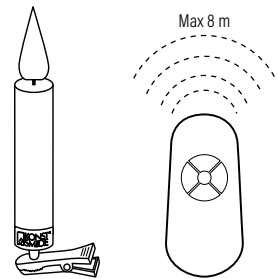

CHRISTMAS TREE LIGHT SETS

White candles with warm white LEDs, 10,8 cm. With remote controller, no cable. Batteries not included.

1900-100

5 x 10xAAA, 2xAAA
6 4 kg 17 dm³

Add on set of white candles with warm white LEDs, 10,8 cm. No cable. Batteries not included.

1905-100

5 x 5xAA
6 3 kg 10 dm³

White candles with warm white LEDs, 8 cm. With remote controller, no cable. Batteries not included.

1901-100

10 x 12xAAA
6 3 kg 14 dm³

Add on set of white candles with warm white LEDs, 8 cm. No cable. Batteries not included.

1906-100

5 x 5xAAA
6 1,4 kg 9 dm³

White candles with warm white LEDs, 16 cm. With remote controller, no cable. Batteries not included.

1920-100

10 x 22xAAA
6 5,8 kg 33 dm³

Add on set of white candles with warm white LEDs, 16 cm. No cable. Batteries not included.

1925-100

5 x 10xAAA
6 3,5 kg 18 dm³

White candles with steady or flickering warm white LEDs, 10 cm. With dimmer and remote controller, no cable. Timer, 5 hours. Batteries not included.

1911-210

12 x 14xAAA
6 2,6 kg 27 dm³

1911-210