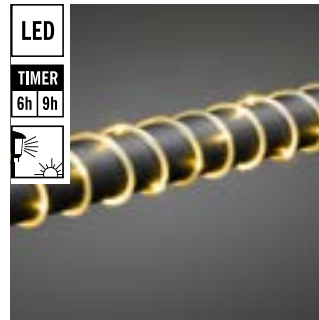

Mini ropelight with amber LED's, transparent tube. With timer and dusk till dawn sensor, 6 or 9 hours.
Batteries not included.

3773-800

5 m
65 LED
☞ 2xD
G=50 cm H=7,8 cm l=550 cm
📦 12 3,6 kg 25 dm³