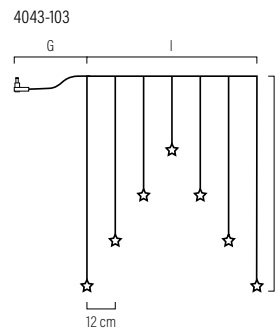

Curtain light set with 7 stars and warm white LEDs. Transparent cable.
Incl. transformer.

4043-103

70 LED
G=1000 cm H=118 cm I=72 cm
12 5,7 kg 45 dm³