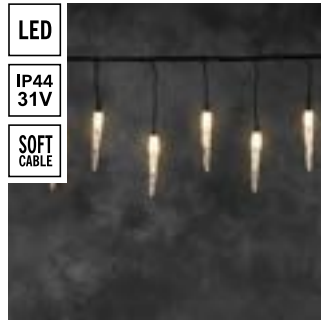

LED

IP44  
31V

50 icicle lights with amber LED's.  
Transparent cable. 31V.

**4852-803**

50 LED  
H=10 cm l=500 cm  
6 5,9 kg 27 dm<sup>3</sup>

4852-803, 4852-807

LED

IP44  
31V