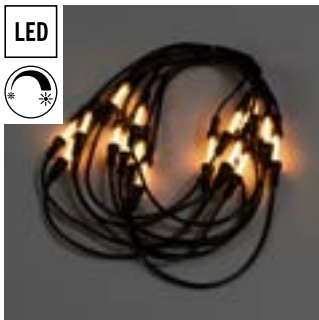

Light set with oblong amber micro LED's. Black cable. Incl. transformer with built-in dimmer.

3624-800 ILLUMILINE

30 LED
G= 1000 cm H=30 cm l=1870 cm
12 10,4 kg 38 dm³