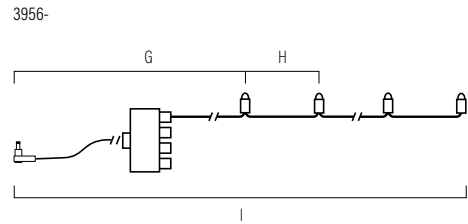

BUILD OUT TO 400 LED'S!

KONSTSMIDE BUILT-OUT SYSTEM - MICRO LED LIGHT SETS

LED
SOFT
CABLE

Start-Set. Incl. transformer, split and light set with warm white micro-LED's.
Black soft cable.
For up to 400 LED's.

3956-107 START SET

100 LED
G=600 cm H=10 cm I=1590 cm
6 4, 4 kg 12,9 dm³