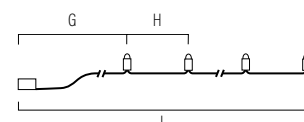

Light set with amber LEDs with frosted top. Black cable. Incl. solar panel, battery box with light set, remote with timer 4/6/8 hours, dimmer, sensor and multifunction. Ground spike, batteries and USB cable 1,8 m included.

3815-800SP

400 LED
G=1000 cm H=16 cm l=7384 cm
6 13,6 kg 54 dm³

Light set with amber LEDs with frosted top. Black cable. Incl. solar panel, battery box with light set, remote with timer 4/6/8 hours, dimmer, sensor and multifunction. Ground spike, batteries and USB cable 1,8 m included.

3814-800SP

200 LED
G=1000 cm H=16 cm l=4184 cm
12 14,7 kg 69 dm³