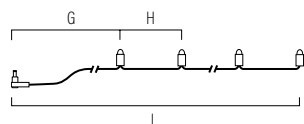

1160-020

LED

Christmas Tree light set, top bulbs with warm white LEDs, non-replaceable. Green cable. Incl. transformer.

1160-020

NEW

16 LED

G= 500 cm H= 70 cm l= 1550 cm

5 4,3 kg 33 dm³

1161-020

NEW

25 LED

G= 500 cm H= 70 cm l= 2180 cm

5 5,4 kg 42 dm³