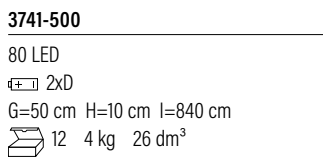

Light set with coloured LED's. Black cable. With timer and dusk till dawn sensor, 6 or 9 hours. Batteries not included.

3741-500

80 LED
4x4 2xD
G=50 cm H=10 cm l=840 cm
12 4 kg 26 dm³