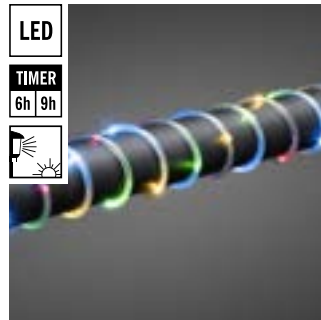

**3773-100**

5 m  
65 LED  
☞ 2xD  
G=50 cm H=7,8 cm l=550 cm  
📦 12 3,6 kg 25 dm<sup>3</sup>

Mini ropelight with coloured LED's, transparent tube. With timer and dusk till dawn sensor, 6 or 9 hours.  
Batteries not included.