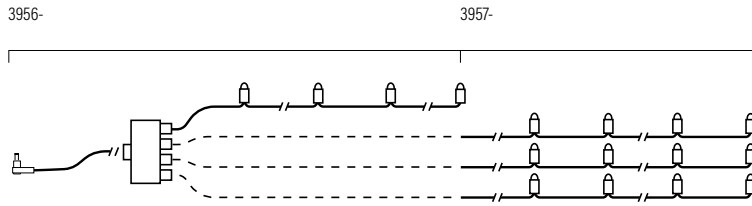

BUILD OUT TO 400 LED'S!

KONSTSMIDE BUILT-OUT SYSTEM - MICRO LED LIGHT SETS

LED
SOFT
CABLE

Start-Set. Incl. transformer, split and light set with warm white micro-LED's.
Black soft cable.
For up to 400 LED's.

3956-107 START SET

100 LED
G=600 cm H=10 cm I=1590 cm
6 4, 4 kg 12,9 dm³