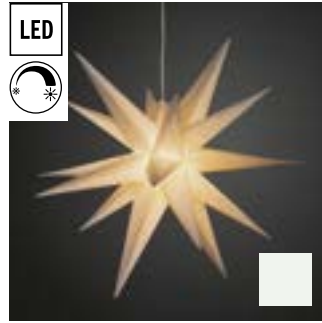

3D Paper star, white with warm white LED. White cable. Incl. transformer with built-in dimmer.

5981-200

1 LED
500 cm ↑ 60 cm ↔ 60 cm
6 4,5 kg 57 dm³