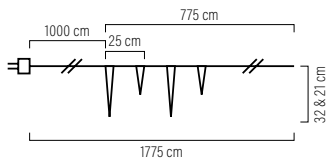

2736-802

48 LED
G=1000 cm H=25 cm l=1775 cm
10 19 kg 117 dm³

2736-802

16 icicle lights with amber LED's.
White cable. Incl. transformer.