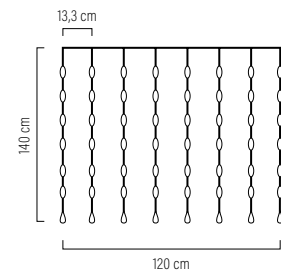

Curtain light set with drops and warm white LEDs. Transparent cable. Incl. transformer.

4051-103

140 LED
500 cm ↓ 140 cm ↔ 120 cm
12 11,3 kg 59 dm³

Curtain light set with drops and amber LEDs. Transparent cable. Incl. transformer.