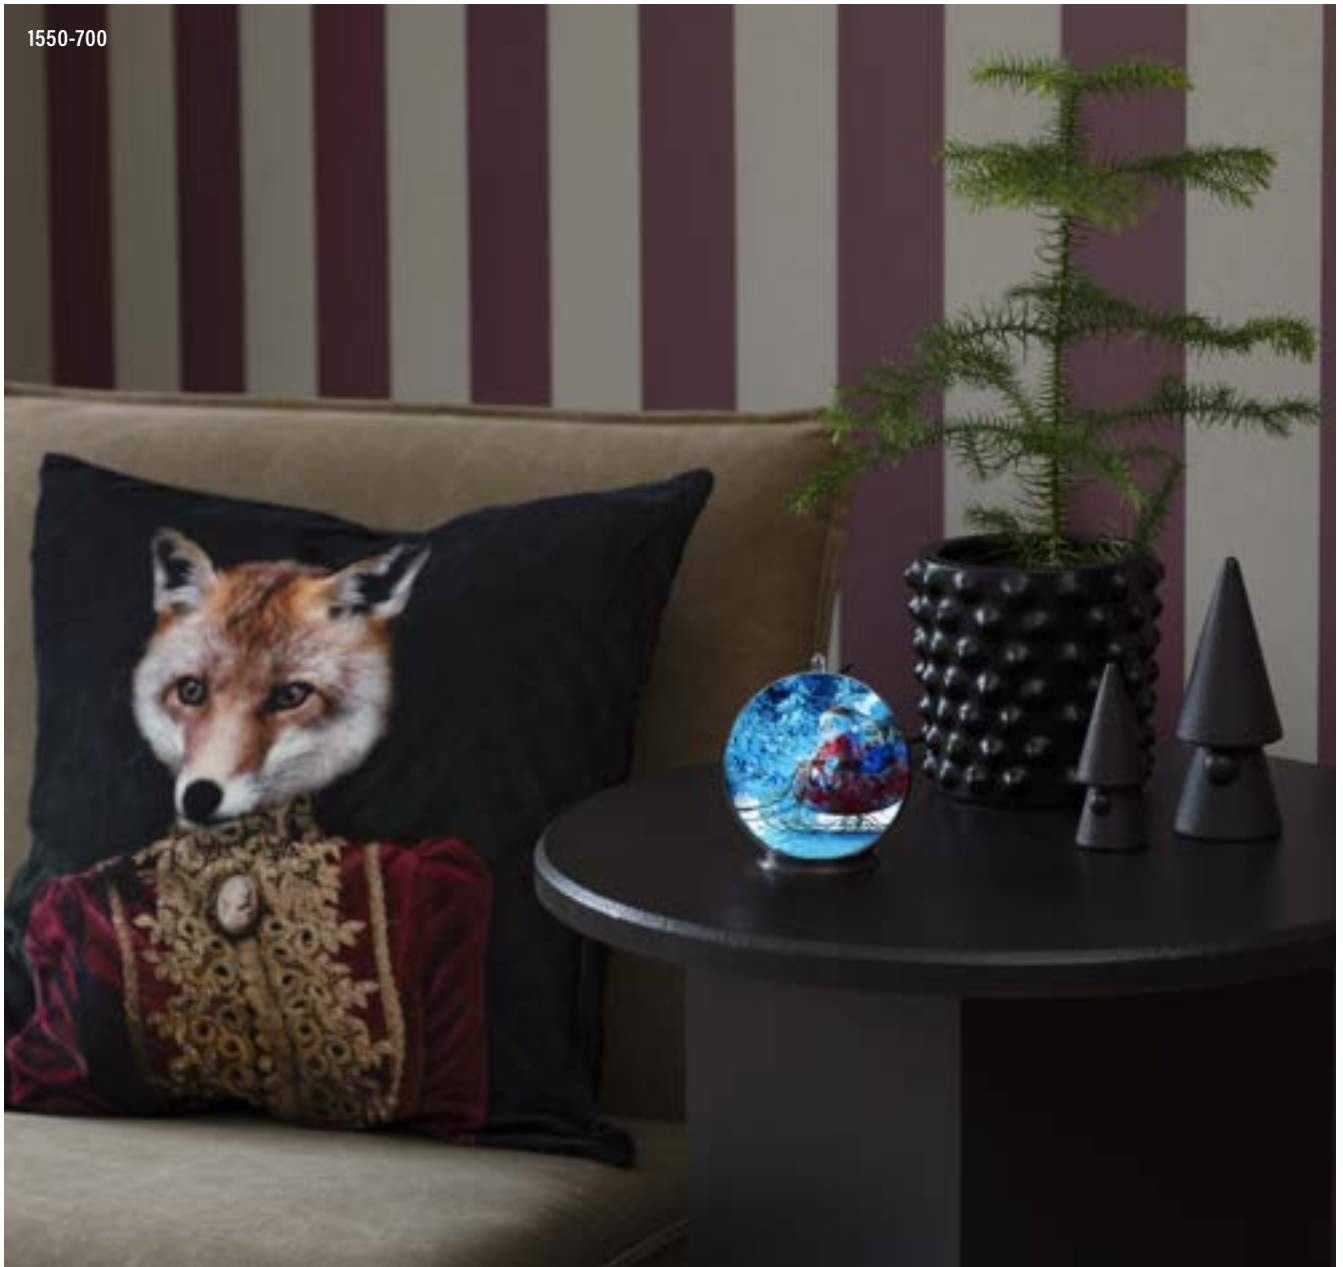

1550-700

Christmas decoration ball with film of Santa in a sleigh. Coloured LED's, silicone ring and USB cable. ON/OFF timer 2 hours. For hanging or table placement, silicone ring incl.

1550-700

42 LED
180 cm $\updownarrow$ 10,9 cm $\leftrightarrow$ 10 cm
24 4,8 kg 40 dm³