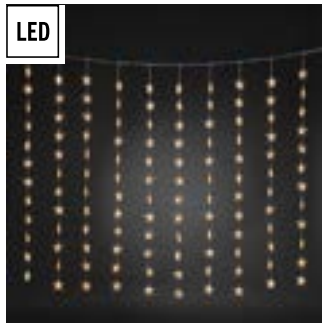

Curtain light set with 120 stars and amber coloured LED's. Transparent cable. Incl. transformer.

3700-803

120 LED

500 cm $\updownarrow$ 120 cm $\leftrightarrow$ 140 cm
8 3,3 kg 16 dm³