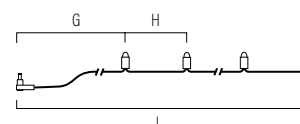

**2374-800**

20 LED  
G=1000 cm H=25 cm l=1475 cm  
6 6,6 kg 42 dm<sup>3</sup>

Light set with opal LED-bulbs. Black cable. Incl. transformer and 10 hangers.

**3663-130 ILLUMILINE**

**NEW**

30 LED  
G=1000 cm H=33 cm l=1987 cm  
12 14,8 kg 124 dm<sup>3</sup>