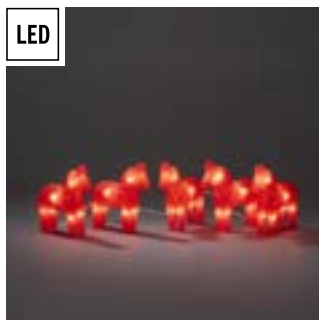

LED

Five red horses with warm white LEDs,
12,5 cm. Incl. transformer.

6255-553

40 LED

500 cm ↑ 12,5 cm ↔ 12,5 cm

8 6,6 kg 41 dm³