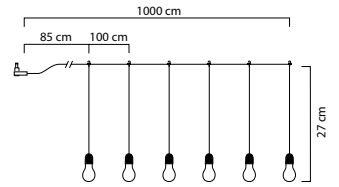

2352-800

Start-set. Light set with amber LED-bulbs, E27 and extension cable, 10 metre. Black cable. Max 4 light sets per transformer. Incl. transformer with built-in dimmer. Incl. 2 hangers.

4144-800 START SET

10 LED
⚡ 5691-120
G=1085 cm H=100 cm L=2000 cm
📦 6 10 kg 69 dm³