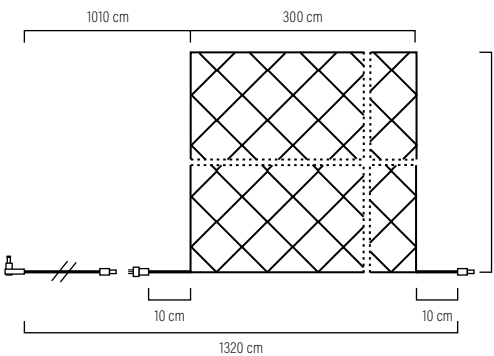

Start-Set. Light net with amber moulded LED's, 2 x 1,5 metres. Incl. transformer with built-in dimmer. Black, robust soft cable. The system can extend up to 1200 LED's or 120 metres.

Start-Set. Light net with amber moulded LED's, 3 x 3 metres. Incl. transformer with built-in dimmer. Black, robust soft cable. The system can extend up to 1200 LED's or 120 metres.

4940-817 START SET

104 LED
J=1010 cm K=150 cm L=200 cm
12 17,3 kg 51 dm³

4942-817 START SET

240 LED
J=1010 cm K=300 cm L=300 cm
6 14 kg 45 dm³

Add on light net of amber moulded LED's, 2 x 1,5 metres. Black, robust soft cable.

Add on light net of amber moulded LED's, 3 x 3 metres. Black, robust soft cable.

4941-817 ADD ON SET

104 LED
J=10 K=150 L=200
12 9,5 kg 35 dm³

4943-817 ADD ON SET

240 LED
J=10 K=300 L=300
6 12,5 kg 45 dm³