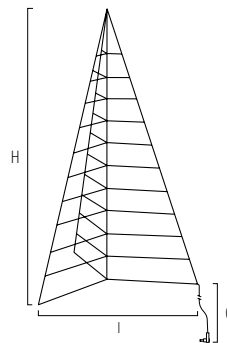

4791-870, 4792-870, 4793-870

LED

Cone shaped metal decoration with top star, 15 strings with RGB coloured LEDs, 191 cm. Black cable. Incl. transformer and remote control.

4790-500

15x17+10 LED
P=1000 cm Q=10 cm R=169 cm
6 15,5 kg 90 dm³