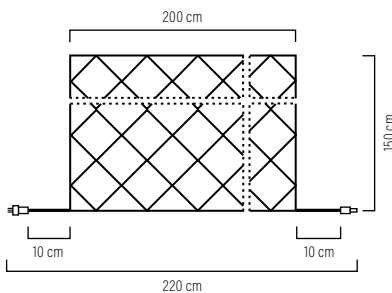

4941-817

4943-817