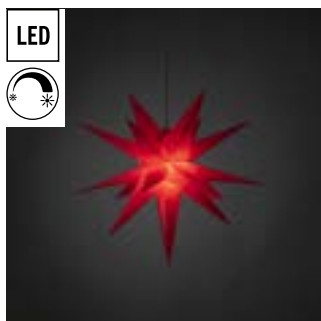

3D Plastic star, red with warm white LED. Black cord and replaceable bulb. Incl. transformer with built-in dimmer.

5970-550

1 LED
500 cm ↑ 60 cm ↔ 47 cm
6 4,75 kg 65 dm³