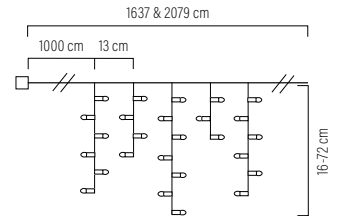

2733-802, 2773-802

Icicle light set with amber LED's.
Transparent cable. Incl. transformer.

2741-803

96 LED
G=1000 cm H=13 cm l=1300 cm
12 14 kg 36 dm³