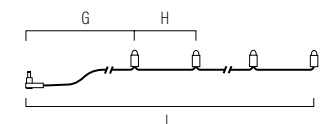

2743-102, 2743-802