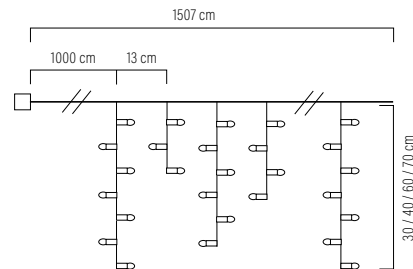

LED

Icicle light set with amber LED's with frosted top. White cable. Incl. transformer.

2788-802

200 LED
G=1000 cm H=13 cm l=1507 cm
8 8 4,8 kg 25 dm³

2789-802

400 LED
G=1000 cm H=13 cm l=2027 cm
8 8 8 kg 39 dm³

2788-102, 2788-802