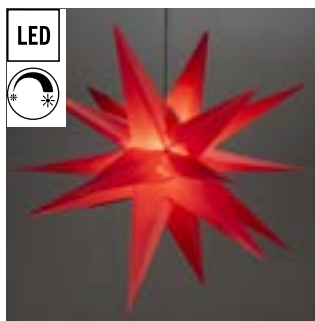

3D Plastic star, red with warm white LED. Black cord and replaceable bulb. Incl. transformer with built-in dimmer.

5974-550

NEW

1 LED
500 cm ↑ 100 cm ↔ 100 cm
6 7,5 kg 132 dm³