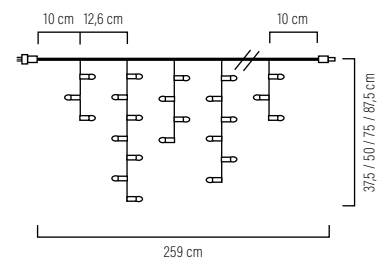

4922-817

MOULDED LED
IP67 31V
SOFT CABLE
☾ ☼ ❄️

Start-Set. Icicle light set with amber moulded LED's. Incl. transformer with built-in dimmer. Black, robust soft cable. The system can extend up to 1200 LED's or 120 metres.

4920-817 START SET

100 LED
G=1010 cm H=12,6 cm L=1259 cm
📦 12 16,1 kg 49 dm³

Add on icicle light set of amber moulded LED's. Black, robust soft cable.

4921-817 ADD ON SET

100 LED
G=10 cm H=12,6 cm L=259 cm
📦 12 8,9 kg 35 dm³

MOULDED LED
IP67 31V
SOFT CABLE
☾ ☼ ❄️

Start-Set. Icicle light set with amber moulded LED's. Incl. transformer with built-in dimmer. Black, robust soft cable. The system can extend up to 1200 LED's or 120 metres.

4922-817 START SET

100 LED
G=1010 cm H=12,6 cm L=1259 cm
📦 12 15,8 kg 23 dm³

Add on icicle light set of amber moulded LED's. Black, robust soft cable.

4923-817 ADD ON SET

100 LED
G=10 cm H=12,6 cm L=259 cm
📦 12 8,7 kg 23 dm³