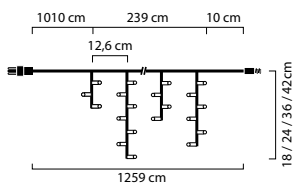

7. Start-Set

4922-817

LED Icicle light 2,5 m with 100 LED's.