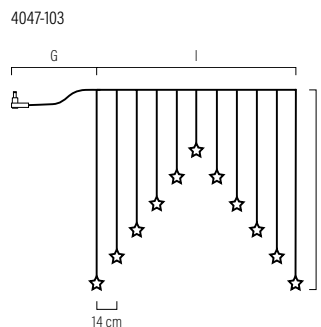

4046-803

77 LED
G=500 cm H=67 cm I=90 cm
6 3,9 kg 22 dm³

Curtain light set with 11 stars and warm white LEDs. Transparent cable.
Incl. transformer.

4047-103

85 LED
G=1000 cm H=120 cm I=140 cm
12 5,7 kg 39 dm³