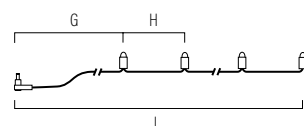

3867-130

400 LED
G=500 cm H=2,2 cm l=1378 cm
6 3,7 kg 16 dm³

3868-130

600 LED
G=500 cm H=2,2 cm l=1818 cm
6 4,8 kg 23 dm³

3869-130

800 LED
G=500 cm H=2,2 cm l=2258 cm
6 5,9 kg 24 dm³

3870-130

1000 LED
G=500 cm H=2,2 cm l=2698 cm
4 4,5 kg 26 dm³

3867-530

400 LED
G=500 cm H=2,2 cm l=1378 cm
6 3,7 kg 16 dm³

3868-530

600 LED
G=500 cm H=2,2 cm l=1818 cm
6 4,8 kg 23 dm³

3869-530

800 LED
G=500 cm H=2,2 cm l=2258 cm
6 5,9 kg 24 dm³

3867-830

400 LED
G=500 cm H=2,2 cm l=1378 cm
6 3,7 kg 16 dm³

3868-830

600 LED
G=500 cm H=2,2 cm l=1818 cm
6 4,8 kg 23 dm³

3869-830

800 LED
G=500 cm H=2,2 cm l=2258 cm
6 5,9 kg 24 dm³

3870-830

1000 LED
G=500 cm H=2,2 cm l=2698 cm
4 4,5 kg 26 dm³