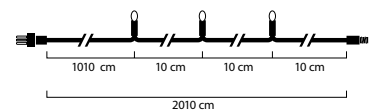

3. Start-Set

4912-817

LED Light set 20 m with 100 LED's.