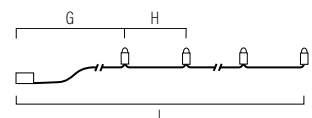

LED
TIMER
6h

Light set, roses with silver leaves, warm white LEDs with transparent cable and timer, 6 hours.
Batteries not included.

3212-303

25 LED
3xAA
G=30 cm H=6 cm l=180 cm
24 3,2 kg 19 dm³

LED
TIMER
6h

Light set, berries with silver leaves, warm white LEDs with transparent cable and timer, 6 hours.
Batteries not included.

3213-503

20 LED
3xAA
G=30 cm H=8 cm l=180 cm
24 2,3 kg 20 dm³

LED
TIMER
6h

Light set, pearls with golden leaves, warm white LEDs with transparent cable and timer, 6 hours.
Batteries not included.

3215-803

20 LED
3xAA
G=30 cm H=10 cm l=220 cm
24 3,4 kg 19 dm³

LED

Light set, stars with warm white LEDs, static/flashing.
Transparent cable.
Batteries not included.

3199-103

20 LED
3xAA
G=30 cm H=5,4 cm l=133 cm
12 0,7 kg 3 dm³

3139-103

40 LED
3xAA
G=30 cm H=5,4 cm l=240 cm
12 1,25 kg 6 dm³

LED
TIMER
6h

Light set, pink/white/silver coloured balls and silver coloured stars, warm white LEDs with transparent cable and timer, 6 hours. Batteries not included.

3291-503

20 LED
3xAA
G=30 cm H=10 cm l=220 cm
24 4 kg 32 dm³

LED
TIMER
6h

Light set, 10 white wire balls, 6 cm, with warm white LEDs, transparent cable and timer, 6 hours.
Batteries not included.

3133-103

10 LED
3xAA
G=30 cm H=20 cm l=210 cm
12 3,1 kg 43 dm³

LED
TIMER
6h

Light set, 10 white, red and pink wire balls, 6 cm, with warm white LEDs, transparent cable and timer, 6 hours.
Batteries not included.

3133-503

10 LED
3xAA
G=30 cm H=20 cm l=210 cm
12 3,1 kg 43 dm³

LED
TIMER
6h

Light set, 10 white, grey and black wire balls, 6 cm, with warm white LEDs, transparent cable and timer, 6 hours.
Batteries not included.

3133-573

10 LED
3xAA
G=30 cm H=20 cm l=210 cm
12 3,1 kg 43 dm³