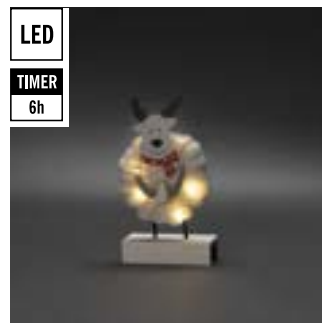

Silhouette, motif with white reindeer, warm white LEDs, soft pads/lacquered wood. Timer, 6 hours. Batteries not included.

3266-210

6 LED
⚡ 2xAA
↑ 18,5 cm ↔ 10 cm
📦 24 3,9 kg 31 dm³