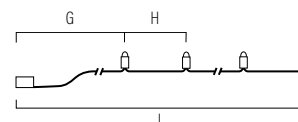

Light set with warm white LED's. Black cable. With timer and dusk till dawn sensor, 6 or 9 hours. Batteries not included.

3729-100

120 LED
4x4 4xD
G=50 cm H=10 cm l=1240 cm
6 5 kg 23 dm³

Light set with coloured LED's. Black cable. With timer and dusk till dawn sensor, 6 or 9 hours. Batteries not included.

3729-500

120 LED
4x4 4xD
G=50 cm H=10 cm l=1240 cm
6 5 kg 23 dm³

Light set with amber LED's. Black cable. With timer and dusk till dawn sensor, 6 or 9 hours. Batteries not included.

3729-800

120 LED
4x4 4xD
G=50 cm H=10 cm l=1240 cm
6 5 kg 23 dm³

Light set with warm white LED's with frosted top. Black cable. With timer and dusk till dawn sensor, 6 or 9 hours. Batteries not included.

3729-130

120 LED
4x4 4xD
G=50 cm H=10 cm l=1240 cm
6 5 kg 23 dm³

Light set with warm white LED's. Black cable. With timer and dusk till dawn sensor, 6 or 9 hours. Batteries not included.

3730-100

240 LED
4x4 4xD
G=50 cm H=10 cm l=2440 cm
6 6 kg 28 dm³

Light set with coloured LED's. Black cable. With timer and dusk till dawn sensor, 6 or 9 hours. Batteries not included.

3730-500

240 LED
4x4 4xD
G=50 cm H=10 cm l=2440 cm
6 6 kg 28 dm³

Light set with warm white LED's. Black cable. With timer and dusk till dawn sensor, 6 or 9 hours. Batteries not included.

3730-800

240 LED
4x4 4xD
G=50 cm H=10 cm l=2440 cm
6 6 kg 28 dm³

Light set with warm white LED's. Black cable. With timer and dusk till dawn sensor, 6 or 9 hours. Batteries not included.

3740-100

40 LED
4x4 4xAA
G=50 cm H=10 cm l=440 cm
12 3 kg 12 dm³

Light set with coloured LED's. Black cable. With timer and dusk till dawn sensor, 6 or 9 hours. Batteries not included.

3740-500

40 LED
4x4 4xAA
G=50 cm H=10 cm l=440 cm
12 3 kg 12 dm³

Light set with warm white LED's. Transparent cable. With timer and dusk till dawn sensor, 6 or 9 hours. Batteries not included.

3760-103