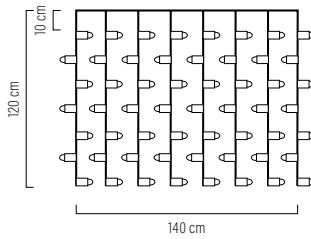

3700-803

120 LED

500 cm $\updownarrow$ 120 cm $\leftrightarrow$ 140 cm
8 3,3 kg 16 dm³

Curtain light set with 120 stars and warm white LED's. Transparent cable. Incl. transformer.