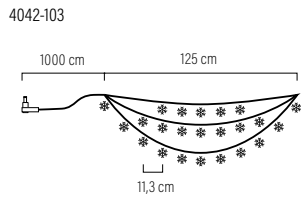

4042-103

44 LED
1000 cm ↔ 125 cm
12 5,3 kg 36 dm³