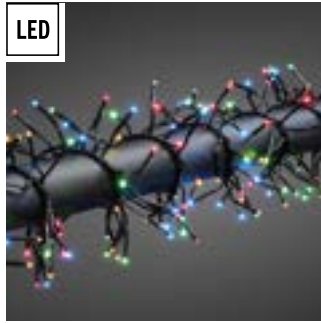

Light set, cluster, with coloured LED's.
Black cable. Incl. transformer.
Multifunction.

3860-500

364 LED
G=500 cm H=0,74 cm l=770 cm
6 4,7 kg 17,7 dm³

3861-500

576 LED
G=500 cm H=0,74 cm l=930 cm
6 5,8 kg 23,4 dm³

3862-500

768 LED
G=500 cm H=0,74 cm l=1080 cm
6 6,8 kg 30,4 dm³

3863-500

960 LED
G=500 cm H=0,74 cm l=1220 cm
6 8 kg 29,1 dm³