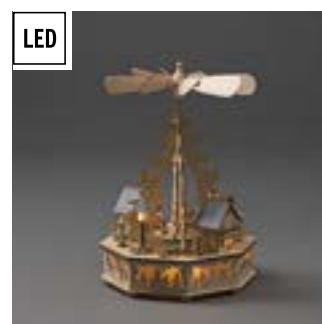

Silhouette, motif with warm white LED's, natural wood. Incl. transformer.

3220-100

8 LED
300 cm ↑ 28,5 cm ↔ 22 cm
4 4 kg 80 dm³