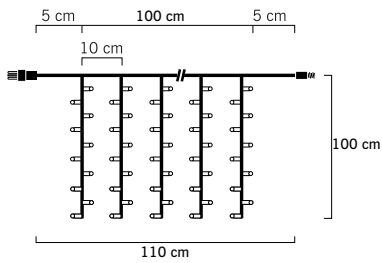

4814-103

104 LED
↓ 100 cm ↔ 110 cm
6 2,2 kg 15 dm³

4814-103, 4814-803

Curtain light set with amber LED's.
Transparent cable. 31V.