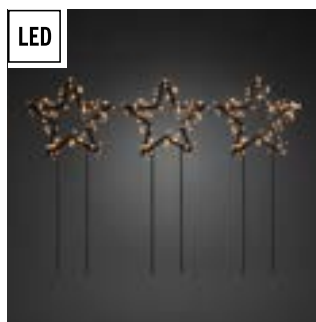

**2896-303**

120 LED

500 cm ↑ 31 cm ↔ 40 cm  
24 14,5 kg 45 dm<sup>3</sup>

LED

Star with amber LEDs. 83/108 cm.  
Black cable. Incl. transformer and ground  
spike.

**4463-800**

150 LED

1000 cm ↑ 83/108 cm ↔ 65 cm  
8 12,8 kg 177 dm<sup>3</sup>