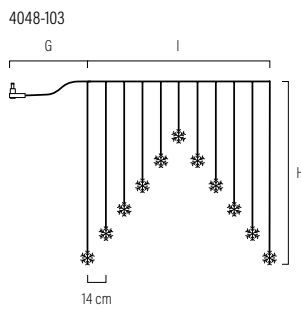

4048-103

41 LED
G=1000 cm H=120 cm I=140 cm
12 5 kg 36 dm³