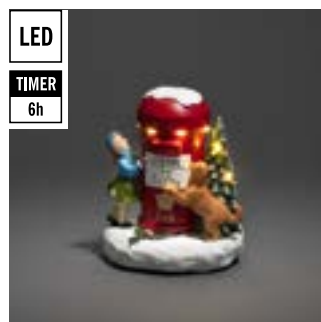

LED

TIMER
6h

Mailbox with child and dog, LEDs and timer, 6 hours. Batteries not included.

4212-000

6 LED

⚡ 3xAAA

↑ 16 cm ↔ 13,5 cm

📦 12 7,5 kg 71 dm³