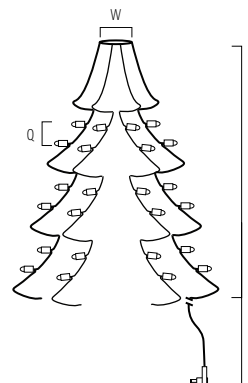

Light set with moulded LED's, warm white. Black soft cable. Incl. transformer and ground spike. Best suited for flag poles 8-10 m high.

4780-117

5 x 100 LED
P=1000 cm Q=11 cm R=1100 cm W=20 cm
2 9,5 kg 30 dm³

Light set with moulded LED's, amber. Black soft cable. Incl. transformer and ground spike. Best suited for flag poles 8-10 m high.

4780-817

5 x 100 LED
P=1000 cm Q=11 cm R=1100 cm W=20 cm
2 9,5 kg 30 dm³

Light set with warm white LED's with frosted top. Black soft cable. Incl. transformer and ground spike. Best suited for flag poles 6-7 m high.

4781-137

5 x 100 LED
P=1000 cm Q=8 cm R=800 cm W=20 cm
4 6,9 kg 25 dm³

Light set with amber LED's with frosted top. Black soft cable. Incl. transformer and ground spike. Best suited for flag poles 6-7 m high.

4781-837

5 x 100 LED
P=1000 cm Q=8 cm R=800 cm W=20 cm
4 6,9 kg 25 dm³

Light set with moulded LED's, amber. Black soft cable. Incl. transformer and ground spike. Best suited for flag poles 9-12 m high.

4783-817

5 x 136 LED
P=1000 cm Q=16 cm R=900 cm W=20 cm
2 16 kg 60 dm³

Light set with moulded LED's, amber. Black soft cable. Incl. transformer and ground spike. Best suited for flag poles 9-12 m high.

4784-817

3 x 136 LED
P=1000 cm Q=16 cm R=900 cm W=20 cm
2 9,5 kg 50 dm³

Light set with LED's, oblong amber. Black cable. Incl. transformer with built-in dimmer. Incl. ground spike. Best suited for flag poles 6-8 m high.

4785-800 ILLUMILINE

5 x 20 LED
P=1000 cm Q=33 cm R=627 cm W=20 cm
6 14,8 kg 62 dm³