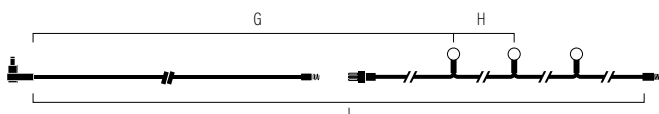

2394-800 START SET

10 LED
⚡ 5693-120
G=1085 cm H=100 cm L=2000 cm
📦 5 10,5 kg 115 dm³

2394-800

2395-800 ADD ON SET

10 LED
⚡ 5693-120
G=85 cm H=100 cm L=1000 cm
📦 5 8,5 kg 115 dm³

2395-800

2394-860 START SET

10 LED
⚡ 5693-120
G=1085 cm H=50 cm L=2000 cm
📦 5 10,2 kg 114 dm³

2394-860

2395-860 ADD ON SET

10 LED
⚡ 5693-120
G=85 cm H=50 cm L=1000 cm
📦 5 8,5 kg 114 dm³

2395-860