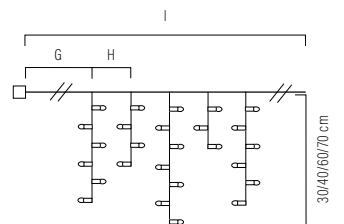

2777-802SP

Icicle light set with amber LEDs. White cable. Incl. solar panel, battery box with light set, remote with timer 4/6/8 hours, dimmer, sensor and multifunction. Ground spike, batteries and USB cable 1,8 m included.

2777-802SP

200 LED
G=1000 cm H=13 cm l=1637 cm
12 13 kg 69 dm³

Icicle light set with amber LEDs. Transparent cable. Incl. solar panel, battery box with light set, remote with timer 4/6/8 hours, dimmer, sensor and multifunction. Ground spike, batteries and USB cable 1,8 m included.

3676-803SP

200 LED
G=1000 cm H=13 cm l=1507 cm
12 13,7 kg 69 dm³