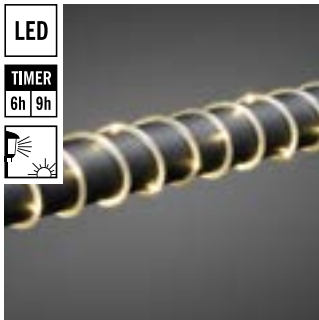

Mini ropelight with warm white LED's, transparent tube. With timer and dusk till dawn sensor, 6 or 9 hours.
Batteries not included.

3773-100

5 m
65 LED
☞ 2xD
G=50 cm H=7,8 cm l=550 cm
📦 12 3,6 kg 25 dm³