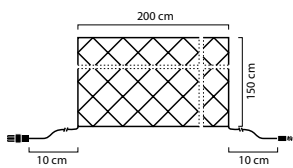

10. Add on set

4941-817

LED Net light 2 m with 104 LED's.