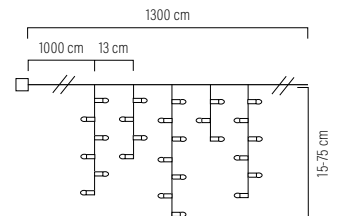

2743-102, 2743-802