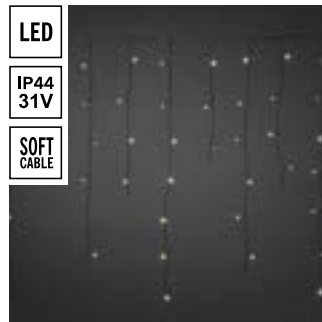

LED
IP44
31V
SOFT
CABLE

Icicle light set with warm white LED's with
frosted top. Black soft cable. 31V.

4811-137

100 LED
H=5 cm l=250 cm
6 2,3 kg 14 dm³