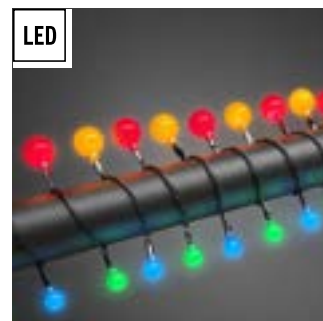

LED

Light set with coloured LED's. Black cable. Incl. transformer.

3680-507

80 LED
G=500 cm H=8 cm l=1132 cm
8 6,7 kg 21 dm³