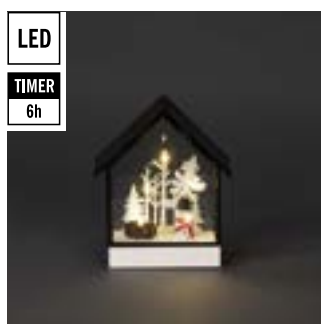

Silhouette, motif with snowman, warm white LEDs, lacquered wood. Timer, 6 hours. Batteries not included.

3226-270

5 LED
⚡ 2xAA
↑ 16,3 cm ↔ 13,5 cm
📦 20 9,7 kg 39 dm³