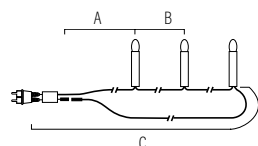

1129-020

16 LED
5082-730
G= 500 cm H= 70 cm l= 1550 cm
5 7,4 kg 63 dm³

1139-020

25 LED
5082-730
G= 500 cm H= 70 cm l= 2180 cm
5 9,3 kg 65 dm³

1003-020

16 LED
5082-730
G= 500 cm H= 80 cm l= 1700 cm
5 3,5 kg 32 dm³

1004-020

25 LED
5082-730
G= 500 cm H= 80 cm l= 2420 cm
5 6 kg 38 dm³

1009-020

35 LED
5082-730
G= 500 cm H= 80 cm l= 3220 cm
6 7,2 kg 75 dm³

1108-020

16 LED
5082-730
G= 500 cm H= 80 cm l= 1700 cm
5 3,3 kg 22 dm³

1109-020

25 LED
5082-730
G= 500 cm H= 80 cm l= 2420 cm
5 4,6 kg 28 dm³

2010-000

16 x 1047-030
A= 160 cm B= 50 cm C=910 cm
10 7 kg 100 dm³

2032-000

25 x 1095-030
A= 160 cm B= 50 cm C=1360 cm
10 10,25 kg 100 dm³

1144-000

35 x 1048-030
A= 160 cm B= 50 cm C=1860 cm
10 12,7 kg 92 dm³

1106-020

16 LED
5074-130
G= 160 cm H= 70 cm l= 1210 cm
10 8,7 kg 50 dm³

1107-020

25 LED
5074-130
G= 160 cm H= 70 cm l= 1840 cm
10 12 kg 55 dm³

2010-020

16 LED
5072-730
A= 160 cm B= 50 cm C=910 cm
10 6,6 kg 100 dm³

2032-020

25 LED
5072-730
A= 160 cm B= 50 cm C=1360 cm
10 10,25 kg 100 dm³

2036-010

15 LED
5063-132
D= 150 cm E=40 cm F 710 cm
10 5 kg 23 dm³

2037-010

20 LED
5063-132
D= 150 cm E=40 cm F 910 cm
10 5,8 kg 30 dm³

2038-010

25 LED
5063-132
D= 150 cm E=40 cm F 1110 cm
10 6 kg 42 dm³