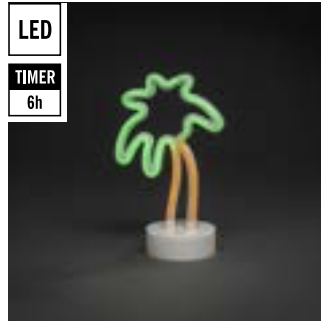

Palm Tree with Ropelight, green and yellow LEDs and timer, 6 hours. Batteries not included.

**3072-900**

100 LED  
 ⚡ 3xAA  
 ↑ 25,5 cm ↔ 15,5 cm  
 📦 10 4,1 kg 21 dm<sup>3</sup>

3072-900

Flamingo with Ropelight, pink LEDs and timer, 6 hours. Batteries not included.