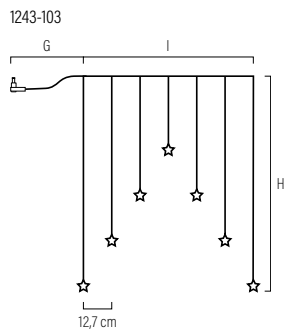

Curtain light set with 7 stars and warm white LEDs. Transparent cable.
Incl. transformer.

1243-103

35 LED
G=500 cm H=116 cm I=76,2 cm
8 8,5 kg 84 dm³