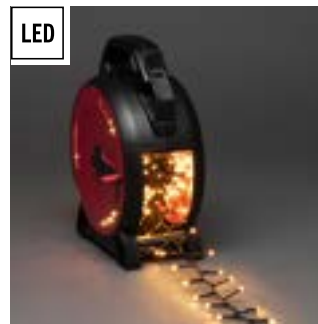

**3846-130**

600 LED  
G=1000 cm H=2,2 cm l=2318 cm  
4 6,1 kg 48 dm<sup>3</sup>

Light set, cluster, with coloured LED's with frosted top. Black cable. Incl. cable reel and transformer.

**3846-530**

600 LED  
G=1000 cm H=2,2 cm l=2318 cm  
4 6,1 kg 48 dm<sup>3</sup>