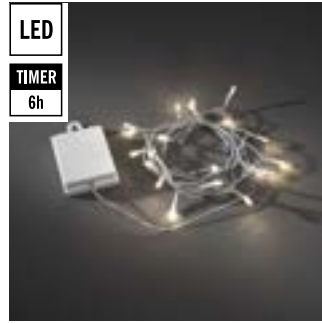

Light set with warm white LED's. Transparent cable. Timer, 6 hours. Multifunction with memory. Batteries not included.

3724-103

40 LED
4xAA
G=50 cm H=10 cm l=440 cm
12 2,9 kg 12 dm³