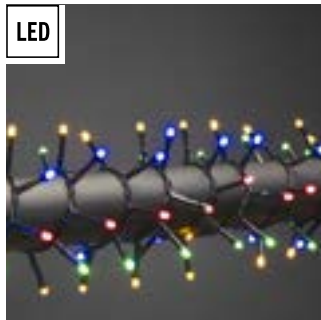

Light set, cluster, with coloured LED's with frosted top. Black cable. Incl. transformer.

3867-530

400 LED
G=500 cm H=2,2 cm l=1378 cm
6 3,7 kg 16 dm³

3868-530

600 LED
G=500 cm H=2,2 cm l=1818 cm
6 4,8 kg 23 dm³

3869-530

800 LED
G=500 cm H=2,2 cm l=2258 cm
6 5,9 kg 24 dm³