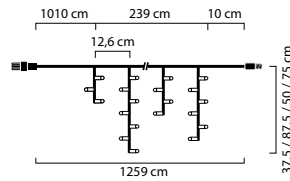

5. Start-Set

4920-817

LED Icicle light 10 m with 100 LED's.