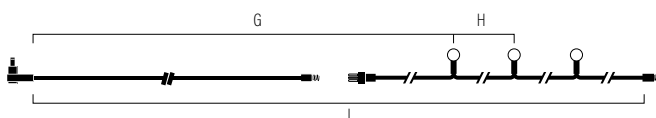

Start-set. Light set with amber LED-bulbs, E14 and extension cable, 10 metre. Black cable. Max 5 light sets per transformer. Incl. transformer with built-in dimmer. Incl. 10 hangers and 4 small hooks.

Add on set with amber LED-bulbs, E14. Black cable. Incl. 10 hangers and 4 small hooks.

Start-set. Light set with opal LED-bulbs and extension cable, 10 metre. Black cable. Max 4 light sets per transformer. Incl. transformer and 10 hangers.

Add on set with opal LED-bulbs. Black cable. 10 hangers.

2794-800 START SET

NEW

20 LED
G=1085 cm H=50 cm l=2050 cm
📦 12 12,3 kg 70 dm³

2795-800 ADD ON SET

NEW

20 LED
G=85 cm H=50 cm l=1050 cm
📦 12 8,8 kg 70 dm³

3664-130 ILLUMILINE START SET

NEW

20 LED
G=1085 cm H=33 cm l=1727 cm
📦 12 12,3 kg 70 dm³

3665-130 ILLUMILINE ADD ON SET

NEW

20 LED
G=85 cm H=33 cm l=727 cm
📦 12 7,6 kg 70 dm³

2794-800

2795-800

3664-130

3665-130