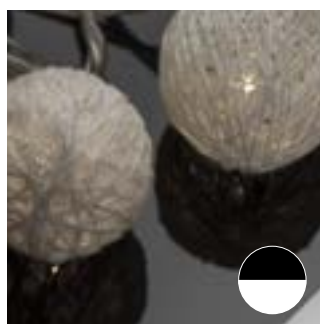

Dimmer, 5 steps. For LED light sets and decoration with integrated LED light sets with 24V indoor transformer. Max 1A=400 LED. Black cable. Not compatible with LED light sets that have multi- or app-function.

3668-017

↔ 100 cm
📦 20 1,7 kg 9 dm³