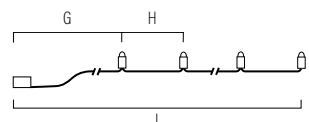

Light set with oblong amber LED lights. Black cable. Incl. solar panel, battery box with light set, remote with timer 4/6/8 hours, dimmer, sensor and multifunction. Ground spike, batteries and USB cable 1,8 m included.

3619-800SP

20 LED
G=500 cm H=30 cm l=1070 cm
12 14,9 kg 61 dm³

Light set with amber replaceable LED-bulbs, E27. Black cable. Incl. solar panel, battery box with light set, remote with timer 4/6/8 hours, dimmer, sensor and multifunction. Ground spike, batteries and USB cable 1,8 m included.

2332-800SP

10 LED
5692-120
G=1000 cm H=50 cm l=1450 cm
6 13,9 kg 85 dm³

Light set with amber replaceable LED-bulbs, E27. Black cable. Incl. solar panel, battery box with light set, remote with timer 4/6/8 hours, dimmer, sensor and multifunction. Ground spike, batteries and USB cable 1,8 m included.

2341-800SP

10 LED
5691-120
G=1000 cm H=50 cm l=1450 cm
6 12,4 kg 85 dm³