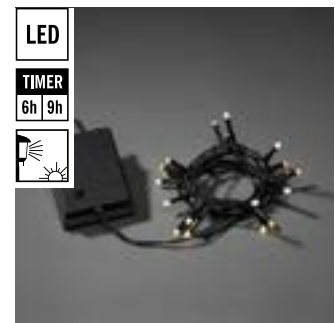

Light set with warm white LED's with frosted top. Black cable. With timer and dusk till dawn sensor, 6 or 9 hours. Batteries not included.

3722-130

20 LED
4xAA
G=50 cm H=10 cm l=240 cm
12 1,7 kg 12 dm³