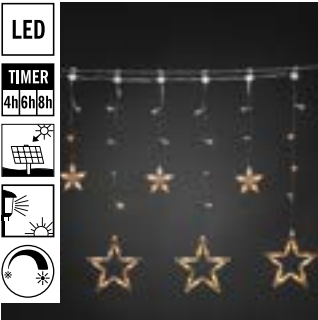

Star light set. Each with 3 small and 4 big stars, amber LEDs. Incl. solar panel, battery box with light set, remote with timer 4/6/8 hours, dimmer, sensor and multifunction. Ground spike, batteries and USB cable 1,8 m included.

4036-803SP

77 LED
G=500 cm H=15 cm l=90 cm
12 11,2 kg 69 dm³