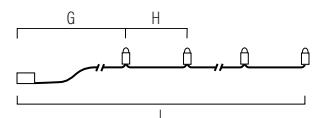

**3176-503**

16 LED

☞ 3xAA

G=300 cm H=15 cm l=525 cm

📦 24 5,5 kg 50 dm<sup>3</sup>

1465-860

Light set, amber LEDs with copper coloured cable and timer, 6 hours. Batteries not included.

**1465-860**