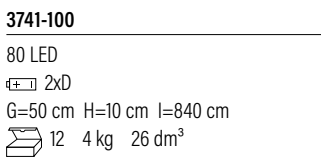

Light set with warm white LED's. Black cable. With timer and dusk till dawn sensor, 6 or 9 hours. Batteries not included.

3741-100

80 LED
4x4 2xD
G=50 cm H=10 cm l=840 cm
12 4 kg 26 dm³