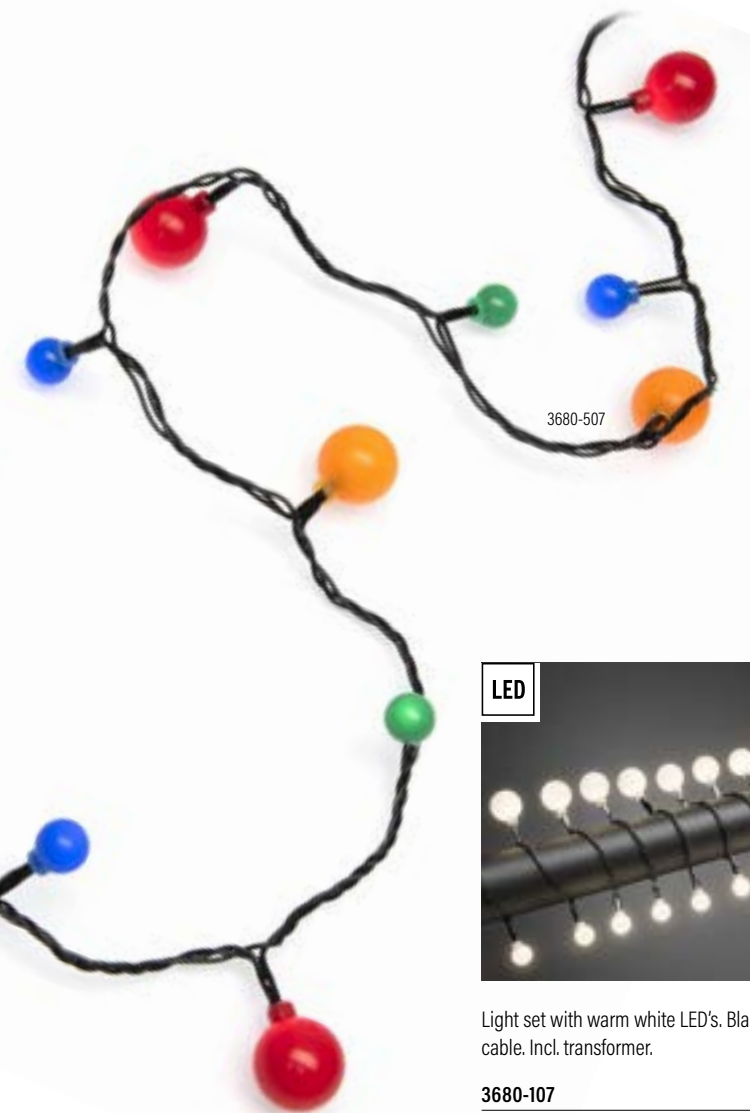

3680-507

LED

3691-103

80 LED
G=500 cm H=8 cm l=1132 cm
6 4 kg 15 dm³

LED

3691-203

80 LED
G=500 cm H=8 cm l=1132 cm
6 4 kg 15 dm³

LED

3680-107

80 LED
G=500 cm H=8 cm l=1132 cm
8 6,7 kg 21 dm³

LED

3680-207

80 LED
G=500 cm H=8 cm l=1132 cm
8 6,7 kg 21 dm³

LED

3680-507

80 LED
G=500 cm H=8 cm l=1132 cm
8 6,7 kg 21 dm³

LED

3691-107

80 LED
G=500 cm H=8 cm l=1132 cm
6 4 kg 15 dm³

3695-107

160 LED
G=500 cm H=8 cm l=1772 cm
6 6 kg 18 dm³

LED

3691-207

80 LED
G=500 cm H=8 cm l=1132 cm
6 4 kg 15 dm³

3695-207

160 LED
G=500 cm H=8 cm l=1772 cm
6 6 kg 18 dm³

LED

3691-507

80 LED
G=500 cm H=8 cm l=1132 cm
6 4 kg 15 dm³

3695-507

160 LED
G=500 cm H=8 cm l=1772 cm
6 6 kg 18 dm³