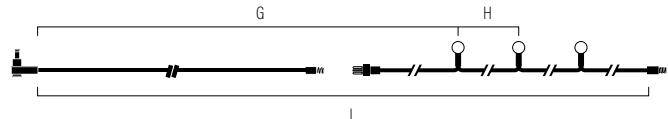

#### 4143-850 ADD ON SET

10 LED  
G=85 cm H=100 cm L=1000 cm  
6 14,8 kg 177 dm<sup>3</sup>

4143-850

4140-810, 4141-810, 4142-850, 4143-850.

ACCESSORIES

Lampshade, 5 pcs natural.  
Fits decorative string with lamp with plastic globe and E27 socket.