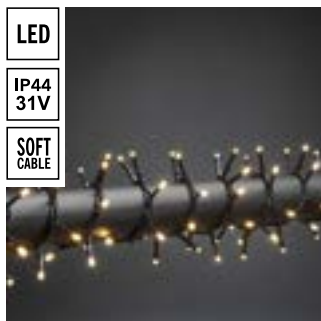

Light set, cluster, with warm white LED's. Black "soft cable". 31V.

4843-107

230 LED
H=2,2 cm l=510 cm
6 2,4 kg 14 dm³