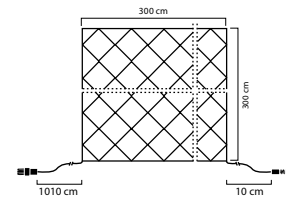

11. Start-Set

4942-817

LED Net light 3 m with 240 LED's.