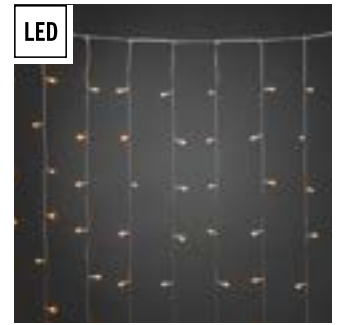

3672-103, 3672-503, 3672-803

3673-103, 3673-503, 3673-803

2793-133

LED

Curtain light with warm white LED's with frosted top. Transparent cable. Incl. transformer.

**2793-133**

320 LED  
G=1000 cm H=12,5 cm l=1200 cm  
8 6 5 kg 18 dm<sup>3</sup>

LED

Curtain light with amber LED's with frosted top. Transparent cable. Incl. transformer.

**2793-833**

320 LED  
G=1000 cm H=12,5 cm l=1200 cm  
8 6 5 kg 18 dm<sup>3</sup>

2793-133, 2793-833

LED

Icicle light set with warm white LED's with frosted top. White cable. Incl. transformer.