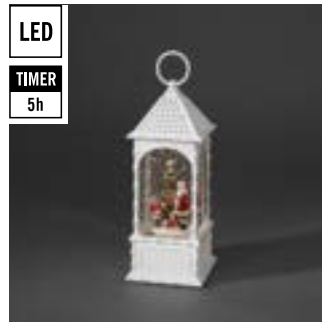

LED

TIMER
5h

Water-filled lantern with Santa and Christmas Tree, warm white LED and timer, 5 hours. USB cable 1.8 m included. Batteries not included.

4306-200

1 LED
3xC
↑ 27 cm ↔ 10,5 cm
6 10,8 kg 41 dm³