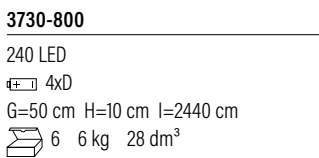

Light set with warm white LED's. Black cable. With timer and dusk till dawn sensor, 6 or 9 hours. Batteries not included.

3730-800

240 LED
4x4 4xD
G=50 cm H=10 cm l=2440 cm
6 6 kg 28 dm³