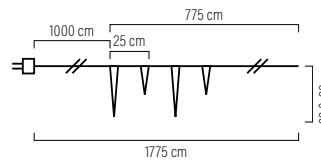

2749-103

96 LED
G=1000 cm H=25 cm l=1775 cm
8 15 kg 113 dm³

2749-103

32 icicle lights with amber LED's.
White cable. Incl. transformer.
Multifunction.