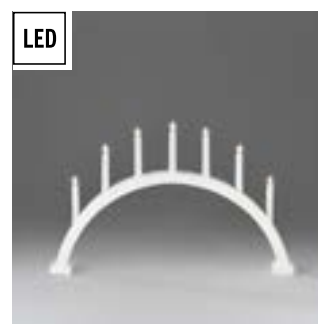

Candlestick in matt white lacquered wood. White cable. 230V.

2272-205LB

5042-130
170 cm ↓ 38,5 cm ↔ 59 cm
4 5,3 kg 70 dm³