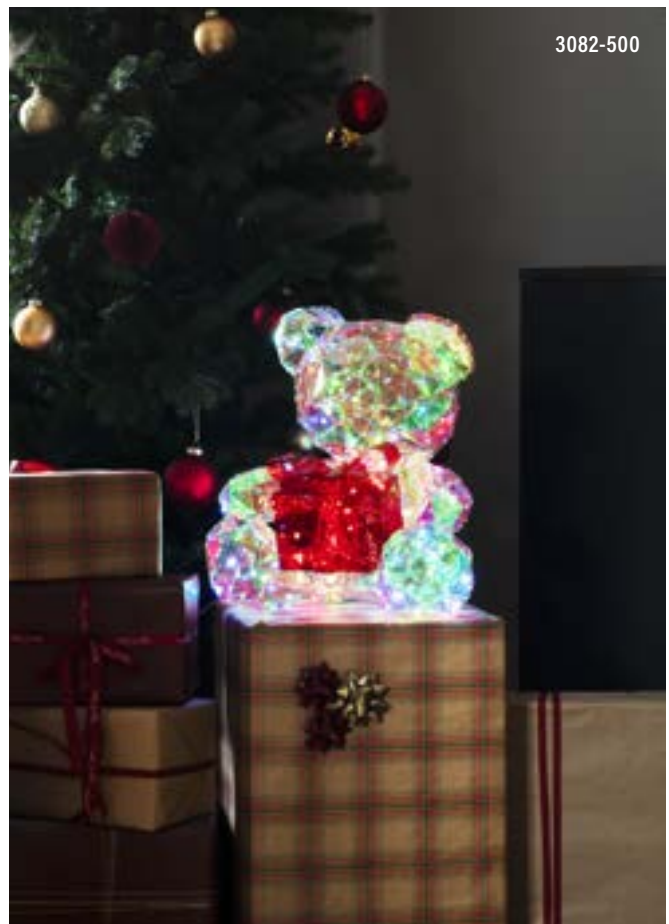

**NEW**

80 LED

180 cm  $\updownarrow$  40 cm  $\leftrightarrow$  33,4 cm

2 2 kg 96 dm<sup>3</sup>

3D star in prism. 100 RGB LEDs.  
Transparent USB cable with control button.

3092-500

**NEW**

100 LED