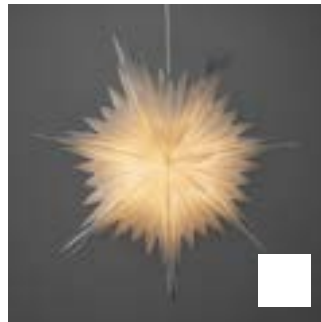

Paper star, white. 230V. Incl. power cord.
E14 lamp holder. White cable.