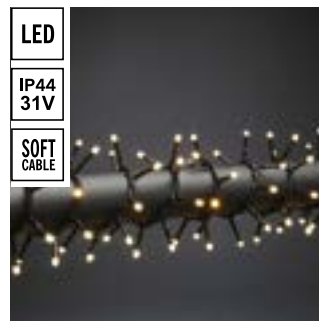

Light set, cluster, with warm white LED's with frosted top. Black "soft cable". 31V.

4843-137

230 LED
H=2,2 cm l=510 cm
6 2,4 kg 14 dm³