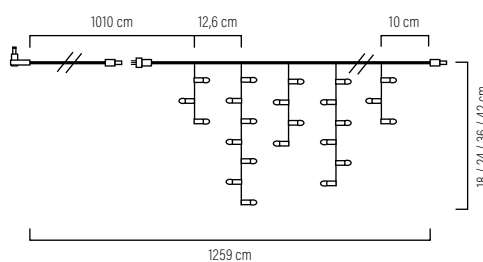

4922-817

MOULDED LED
IP67 31V
SOFT CABLE
☾ ☼ ❄️

Start-Set. Icicle light set with amber moulded LED's. Incl. transformer with built-in dimmer. Black, robust soft cable. The system can extend up to 1200 LED's or 120 metres.

4920-817 START SET

100 LED
G=1010 cm H=12,6 cm L=1259 cm
📦 12 16,1 kg 49 dm³

Add on icicle light set of amber moulded LED's. Black, robust soft cable.

4921-817 ADD ON SET

100 LED
G=10 cm H=12,6 cm L=259 cm
📦 12 8,9 kg 35 dm³

MOULDED LED
IP67 31V
SOFT CABLE
☾ ☼ ❄️

Start-Set. Icicle light set with amber moulded LED's. Incl. transformer with built-in dimmer. Black, robust soft cable. The system can extend up to 1200 LED's or 120 metres.

4922-817 START SET

100 LED
G=1010 cm H=12,6 cm L=1259 cm
📦 12 15,8 kg 23 dm³

Add on icicle light set of amber moulded LED's. Black, robust soft cable.

4923-817 ADD ON SET

100 LED
G=10 cm H=12,6 cm L=259 cm
📦 12 8,7 kg 23 dm³

4922-817