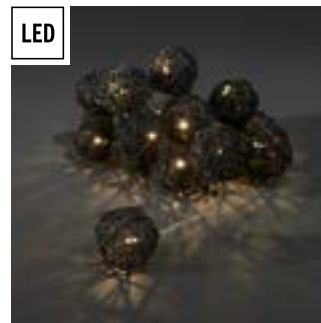

Light set, 16 black braided balls, warm white LED's. Transparent cable. Incl. transformer.

3151-703

16 LED
G= 300 cm H= 20 cm l= 600 cm
12 5,5 kg 33 dm³