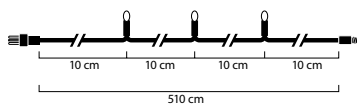

2. Add on set

4911-817

LED Light set 5 m with 50 LED's.