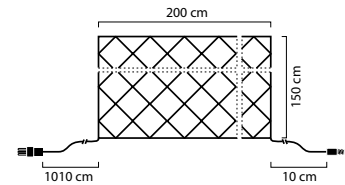

9. Start-Set

4940-817

LED Net light 2 m with 104 LED's.