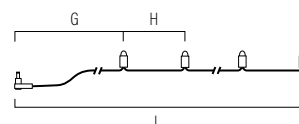

6340-823

10 LED
G= 300 cm H= 7 cm l= 363 cm
24 3,9 kg 21 dm³

6342-120

35 LED
G= 300 cm H= 7 cm l= 538 cm
24 4,6 kg 21 dm³

6343-120

50 LED
G= 300 cm H= 7 cm l= 643 cm
24 5,1 kg 21 dm³

6340-520

10 LED
G= 300 cm H= 7 cm l= 363 cm
24 3,9 kg 21 dm³

6342-520

35 LED
G= 300 cm H= 7 cm l= 538 cm
24 4,6 kg 21 dm³

6343-520

50 LED
G= 300 cm H= 7 cm l= 643 cm
24 5,1 kg 21 dm³

6344-520

100 LED
G= 300 cm H= 7 cm l= 993 cm
24 7 kg 26 dm³

6341-820

20 LED
G= 300 cm H= 7 cm l= 433 cm
24 4,1 kg 21 dm³

6342-820

35 LED
G= 300 cm H= 7 cm l= 538 cm
24 4,6 kg 21 dm³

6343-820

50 LED
G= 300 cm H= 7 cm l= 643 cm
24 5,1 kg 21 dm³

6344-820

100 LED
G= 300 cm H= 7 cm l= 993 cm
24 7 kg 26 dm³

6347-820

50 LED
G= 500 cm H= 10 cm l= 990 cm
24 6,1 kg 26 dm³

6348-820

100 LED
G= 500 cm H= 10 cm l= 1490 cm
12 4,8 kg 22 dm³

6349-820

200 LED
G= 500 cm H= 10 cm l= 2490 cm
6 3,9 kg 15 dm³