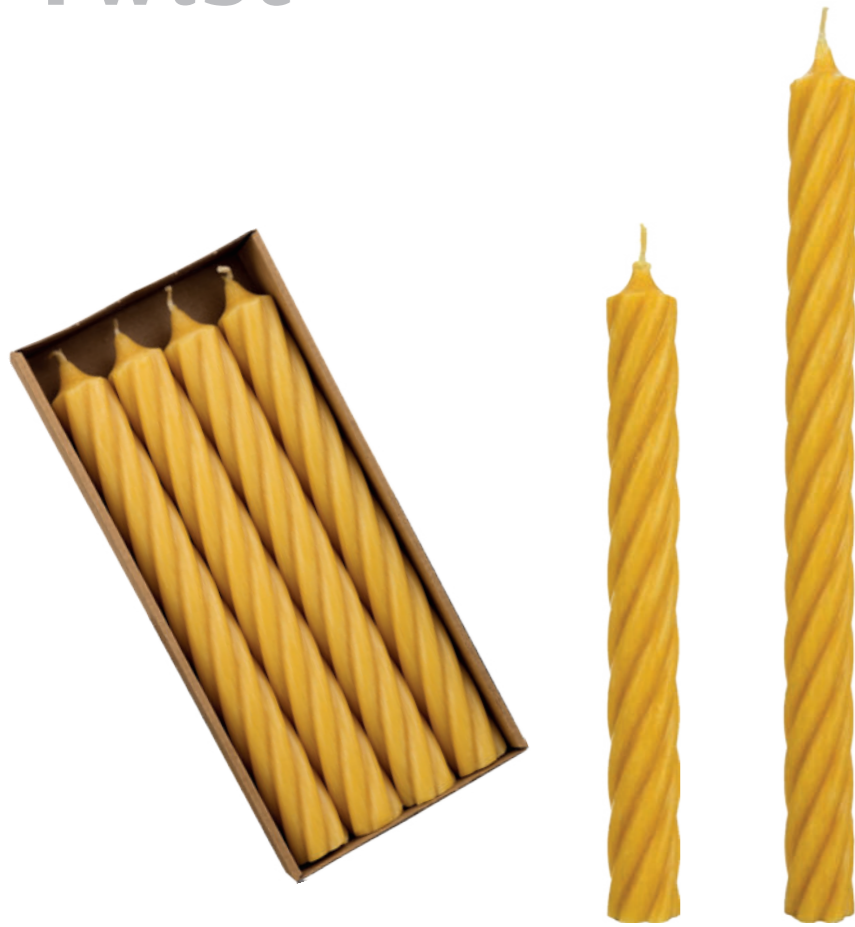

## Twist

Art./item No	mm	Ø mm	h	VE box	UK outer	€/St. €/pc	€/VE €/box
139-TR25028-4-UK	250	28	16	4	12 x 4		
139-TR35028-4-UK	350	28	20	4	12 x 4		

Rustic cylindrical candles  
Rustic bougies cylindrique  
Rustic candele cilindriche