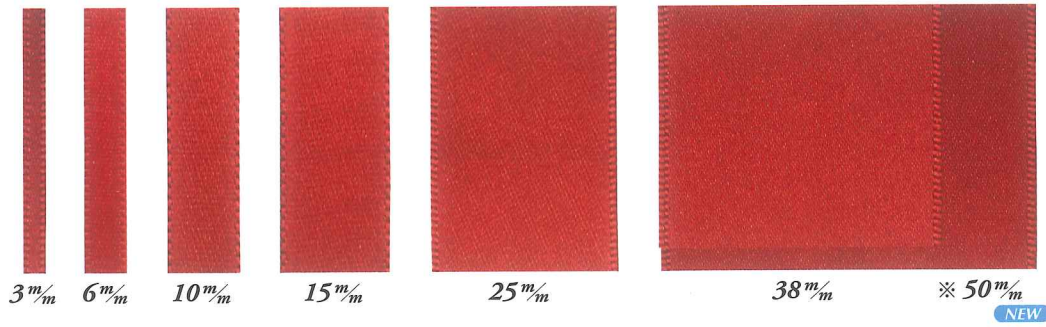

12100

Size/Größe/Misura

Roll/Rolle/Rotolo
25m/50m (3mm,6mm)

64 Colors/Farben/Colori