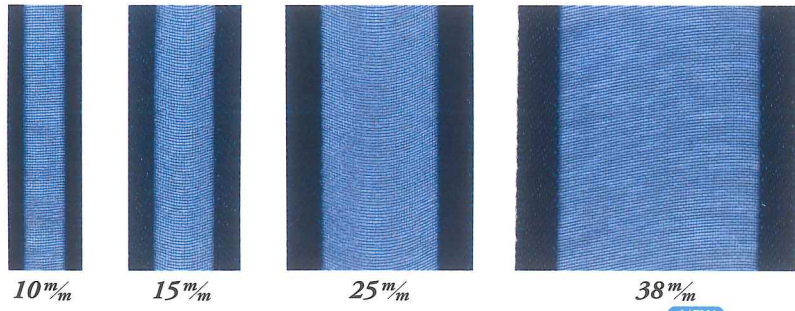

22111

Size/Größe/Misura

Roll/Rolle/Rotolo 25m