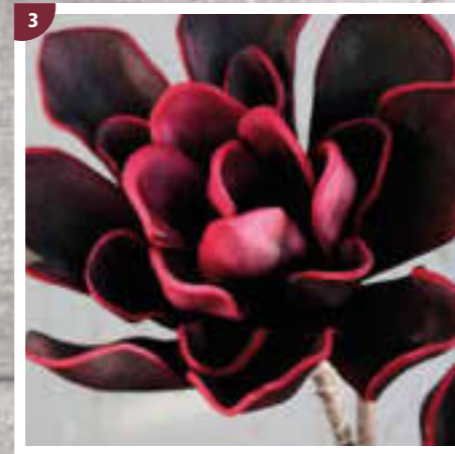

SOFT FLOWER ,ECHEVERIA'

95 cm | VE 12 / 48

Soft flower ,Echeveria'
Soft flower ,Echeveria'
Soft flower ,Echeveria'
Soft flower ,Echeveria'

5-9 | 7890

SOFT FLOWER ,ALLIUM'

80 cm | VE 12 / 60

Soft flower ,Allium'
Soft flower ,Allium'
Soft flower ,Allium'
Soft flower ,Allium'